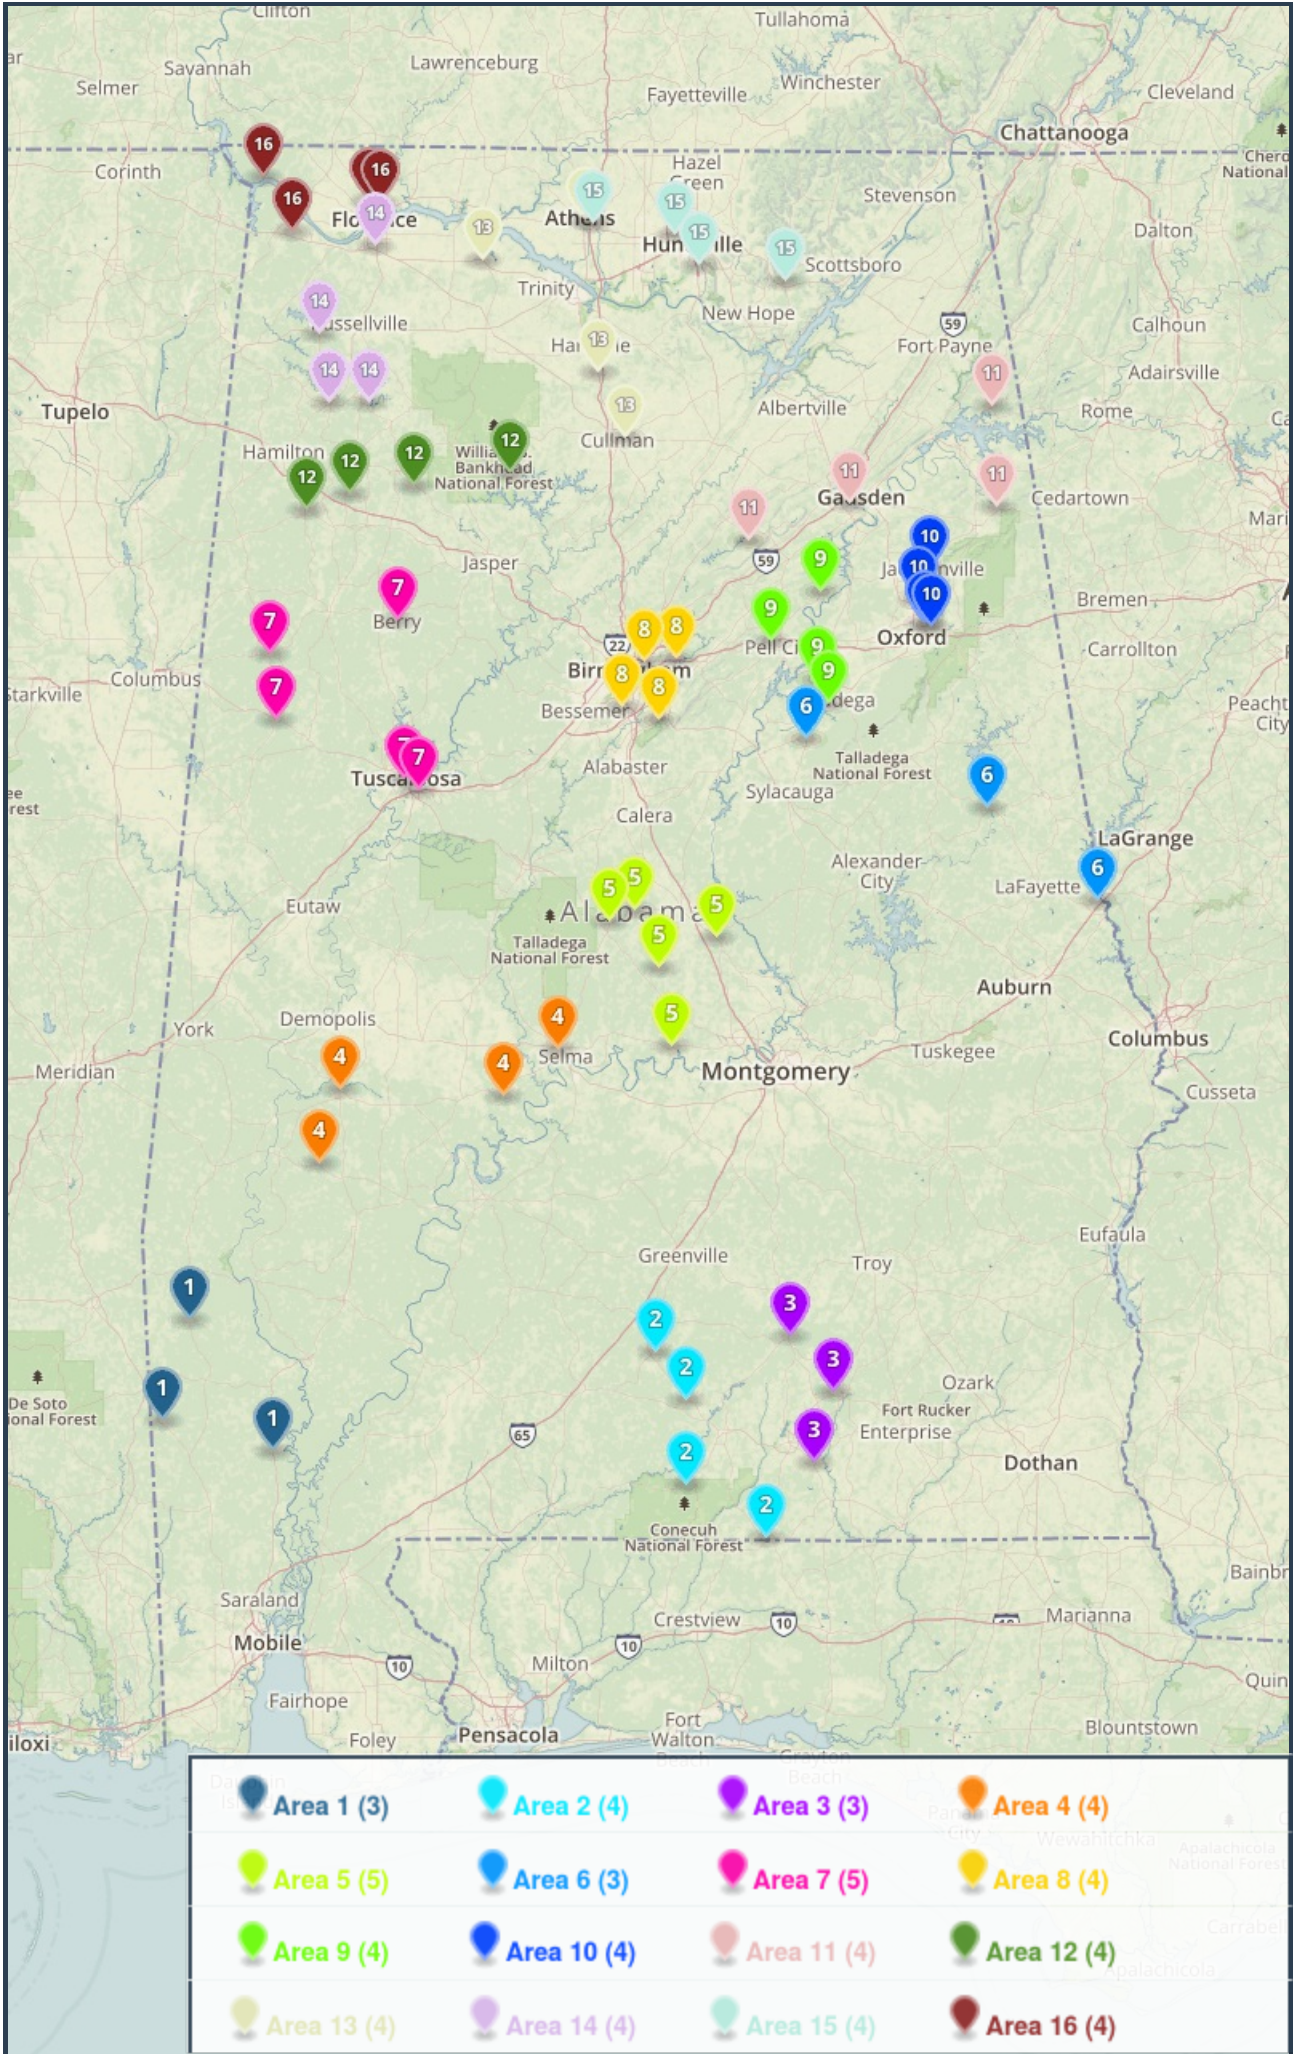

Volleyball 1A Girls (64 Schools)

Area 1

- Fruitdale High School
- McIntosh High School
- Millry High School

Area 2

- Florala High School
- McKenzie High School
- Pleasant Home High School
- Red Level High School

Area 3

- Brantley High School
- Elba High School
- Kinston High School

Area 4

- Ellwood Christian Academy
- Keith High School
- Linden High School
- Sweet Water High School

Area 5

- Autaugaville High School
- Billingsley High School
- Isabella High School
- Maplesville High School
- Verbena High School

Area 6

- Lanett High School
- Wadley High School
- Winterboro High School

Area 7

- Berry High School
- Holy Spirit Catholic High School
- Pickens County High School
- South Lamar High School
- The Capitol School

Area 16

- Cherokee High School
- Mars Hill Bible School
- Shoals Christian School
- Waterloo High School