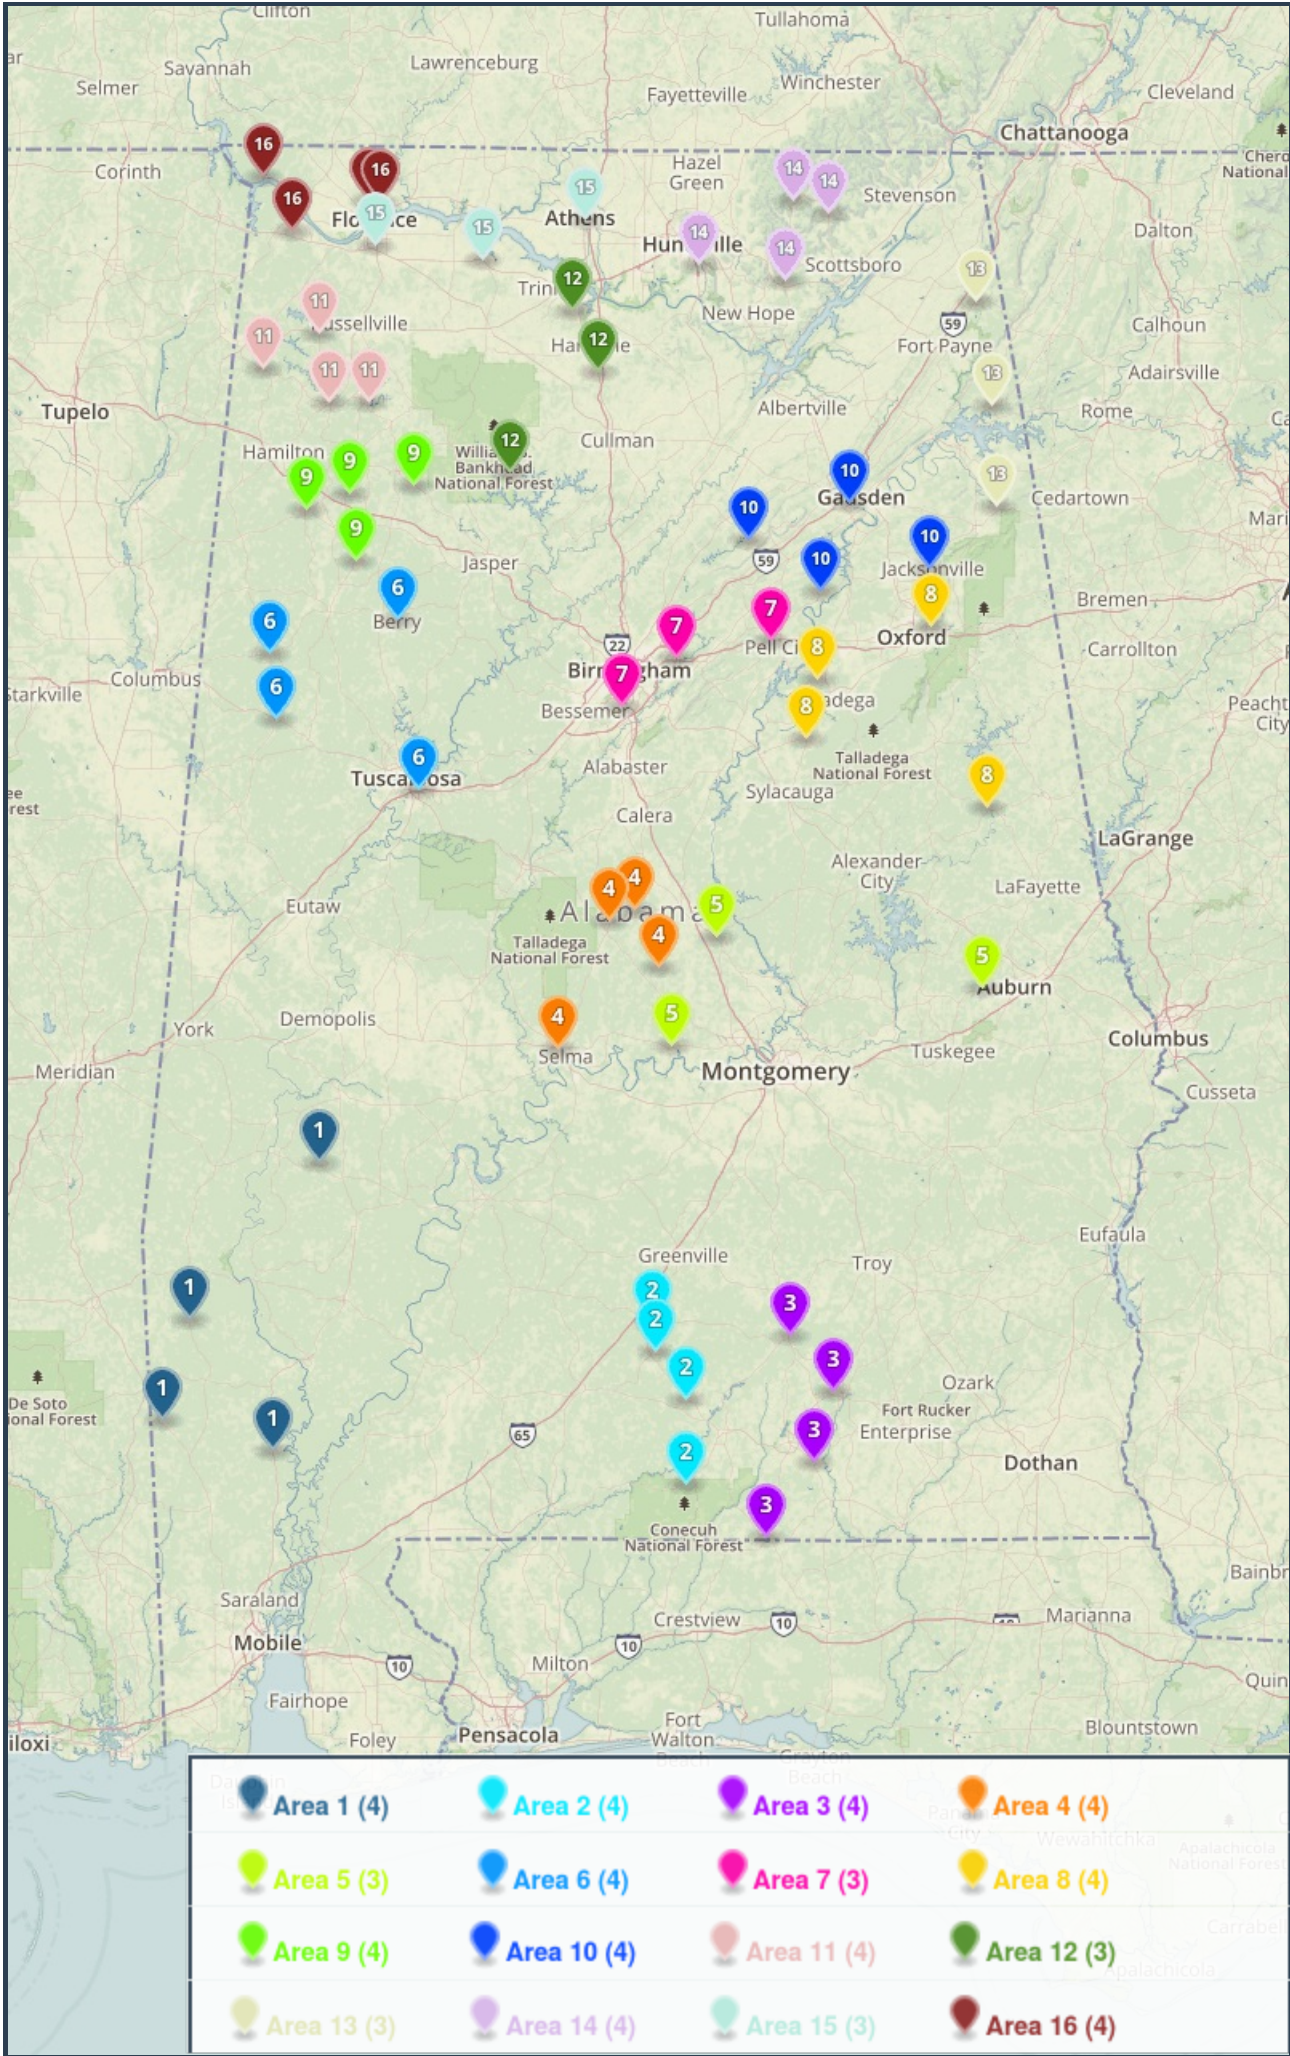

# Softball 1A Girls (59 Schools)

**Area 1**

- Fruitdale High School
- McIntosh High School
- Millry High School
- Sweet Water High School

**Area 2**

- Georgiana High School
- McKenzie High School
- Pleasant Home High School
- Red Level High School

**Area 3**

- Brantley High School
- Elba High School
- Florala High School
- Kinston High School

**Area 4**

- Billingsley High School
- Ellwood Christian Academy
- Isabella High School
- Maplesville High School

**Area 5**

- Autaugaville High School
- Loachapoka High School
- Verbena High School

**Area 6**

- Berry High School
- Holy Spirit Catholic High School
- Pickens County High School
- South Lamar High School

**Area 7**

- Heritage Christian School
- Jefferson Christian Academy
- Victory Christian School

**Area 8**

- Faith Christian School
- Talladega Co. Central High Sch.
- Wadley High School
- Winterboro High School