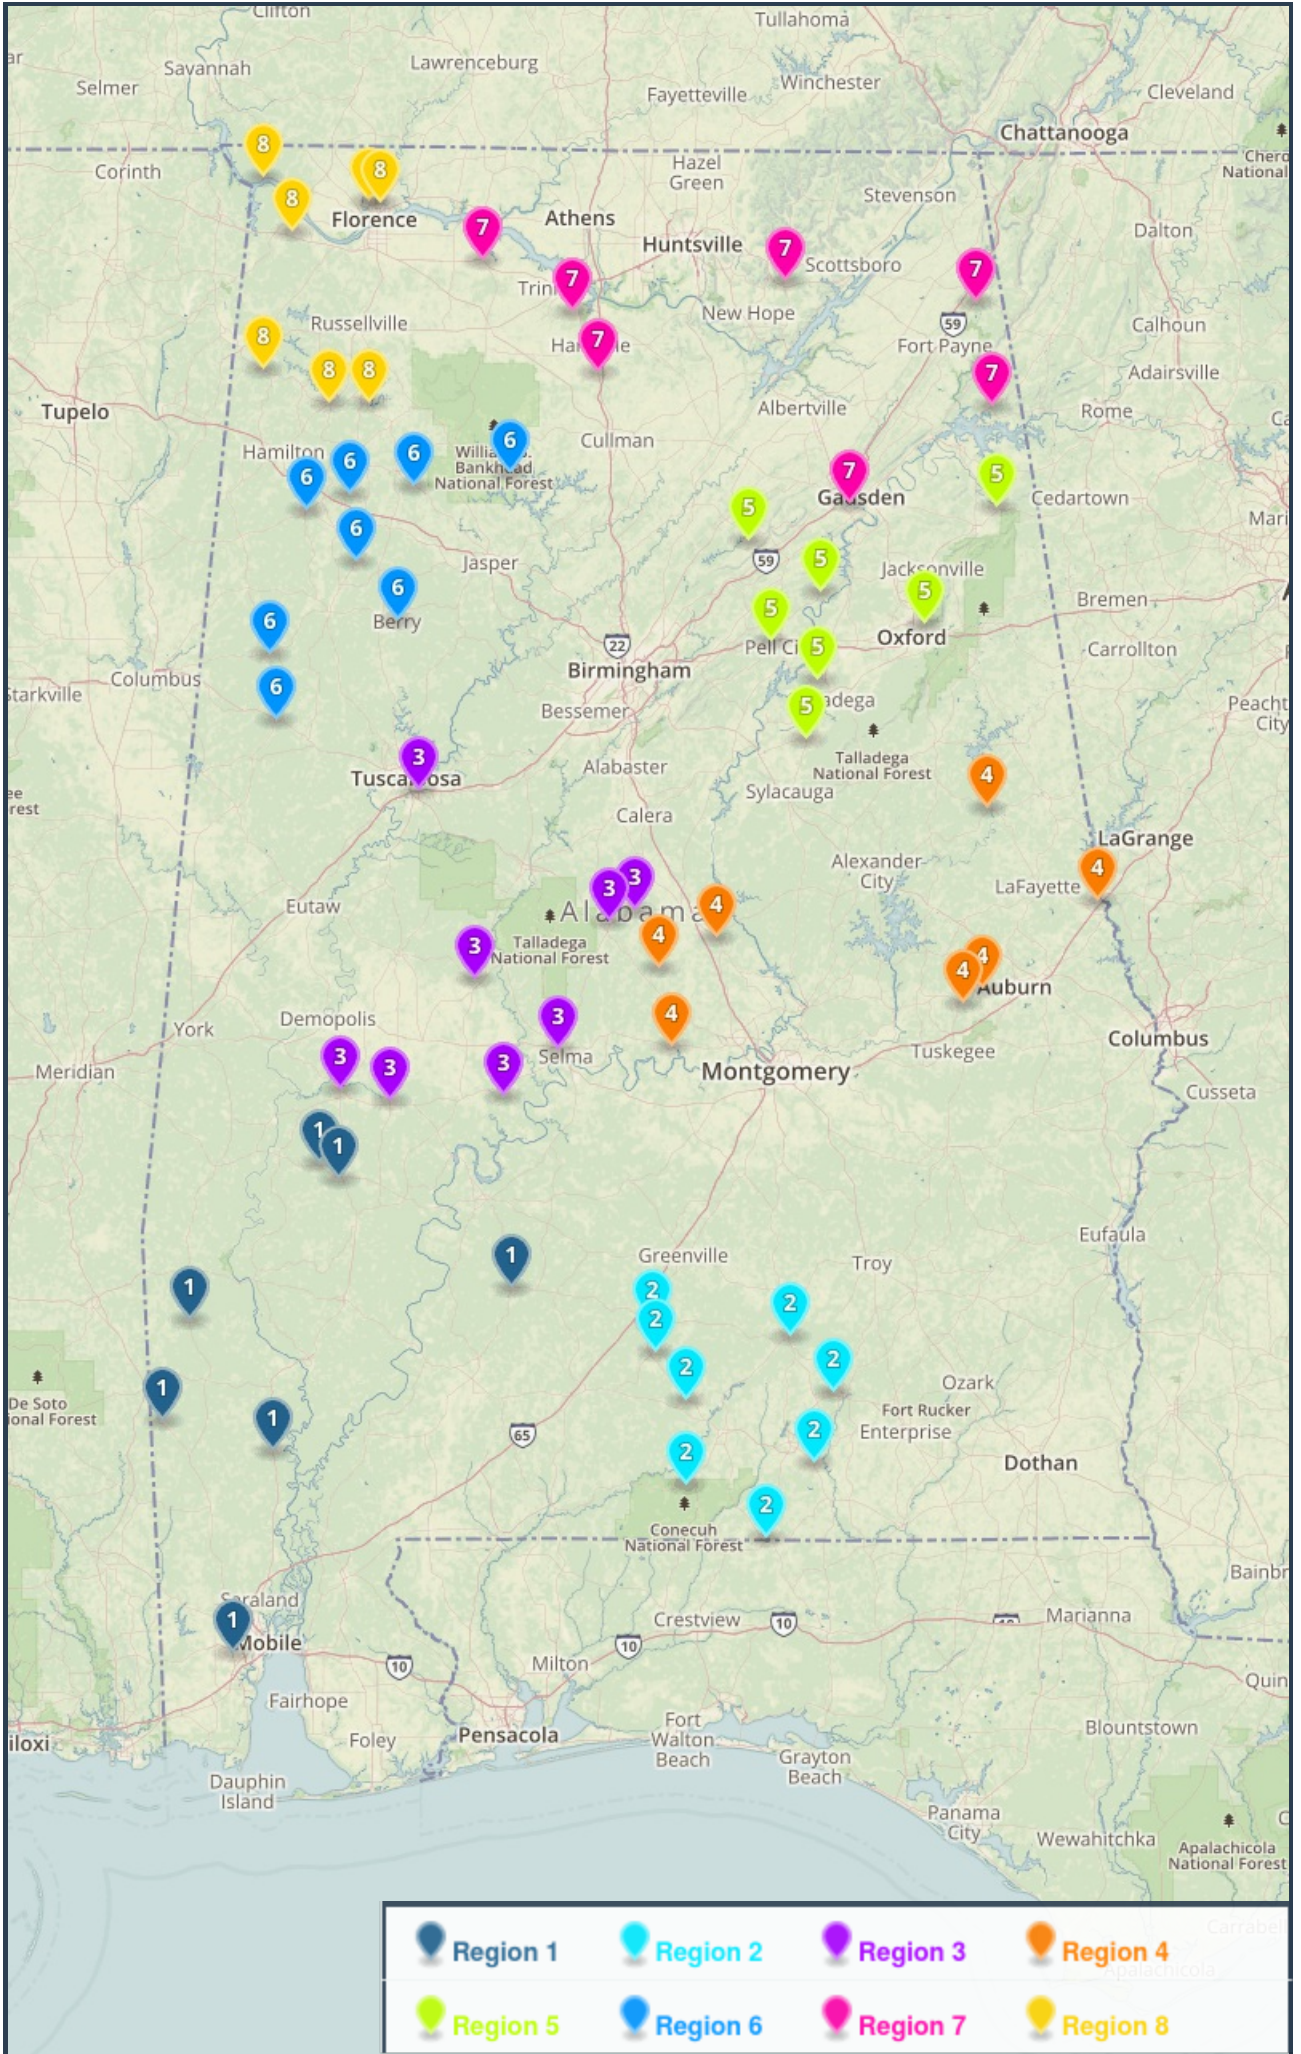

1A 1A (59 Schools)

Region 1

- Fruitdale High School
- Marengo High School
- McIntosh High School
- Millry High School
- Shields, J.F. High School
- St. Luke's Episcopal School
- Sweet Water High School

Region 2

- Brantley High School
- Elba High School
- Florala High School
- Georgiana High School
- Kinston High School
- McKenzie High School
- Pleasant Home High School
- Red Level High School

Region 3

- Ellwood Christian Academy
- Francis Marion School
- Holy Spirit Catholic High School
- Isabella High School
- Johnson, A.L. High School
- Keith High School
- Linden High School
- Maplesville High School

Region 4

- Autaugaville High School
- Billingsley High School
- Lanett High School
- Loachapoka High School
- Notasulga High School
- Verbena High School
- Wadley High School

Region 5

- Appalachian High School
- Donoho School
- Ragland High School
- Spring Garden High School
- Talladega Co. Central High Sch.
- Victory Christian School
- Winterboro High School

Region 6

- Berry High School
- Brilliant High School
- Hubbertville High School
- Lynn High School
- Marion County High School
- Meek High School
- Pickens County High School
- South Lamar High School

Region 7