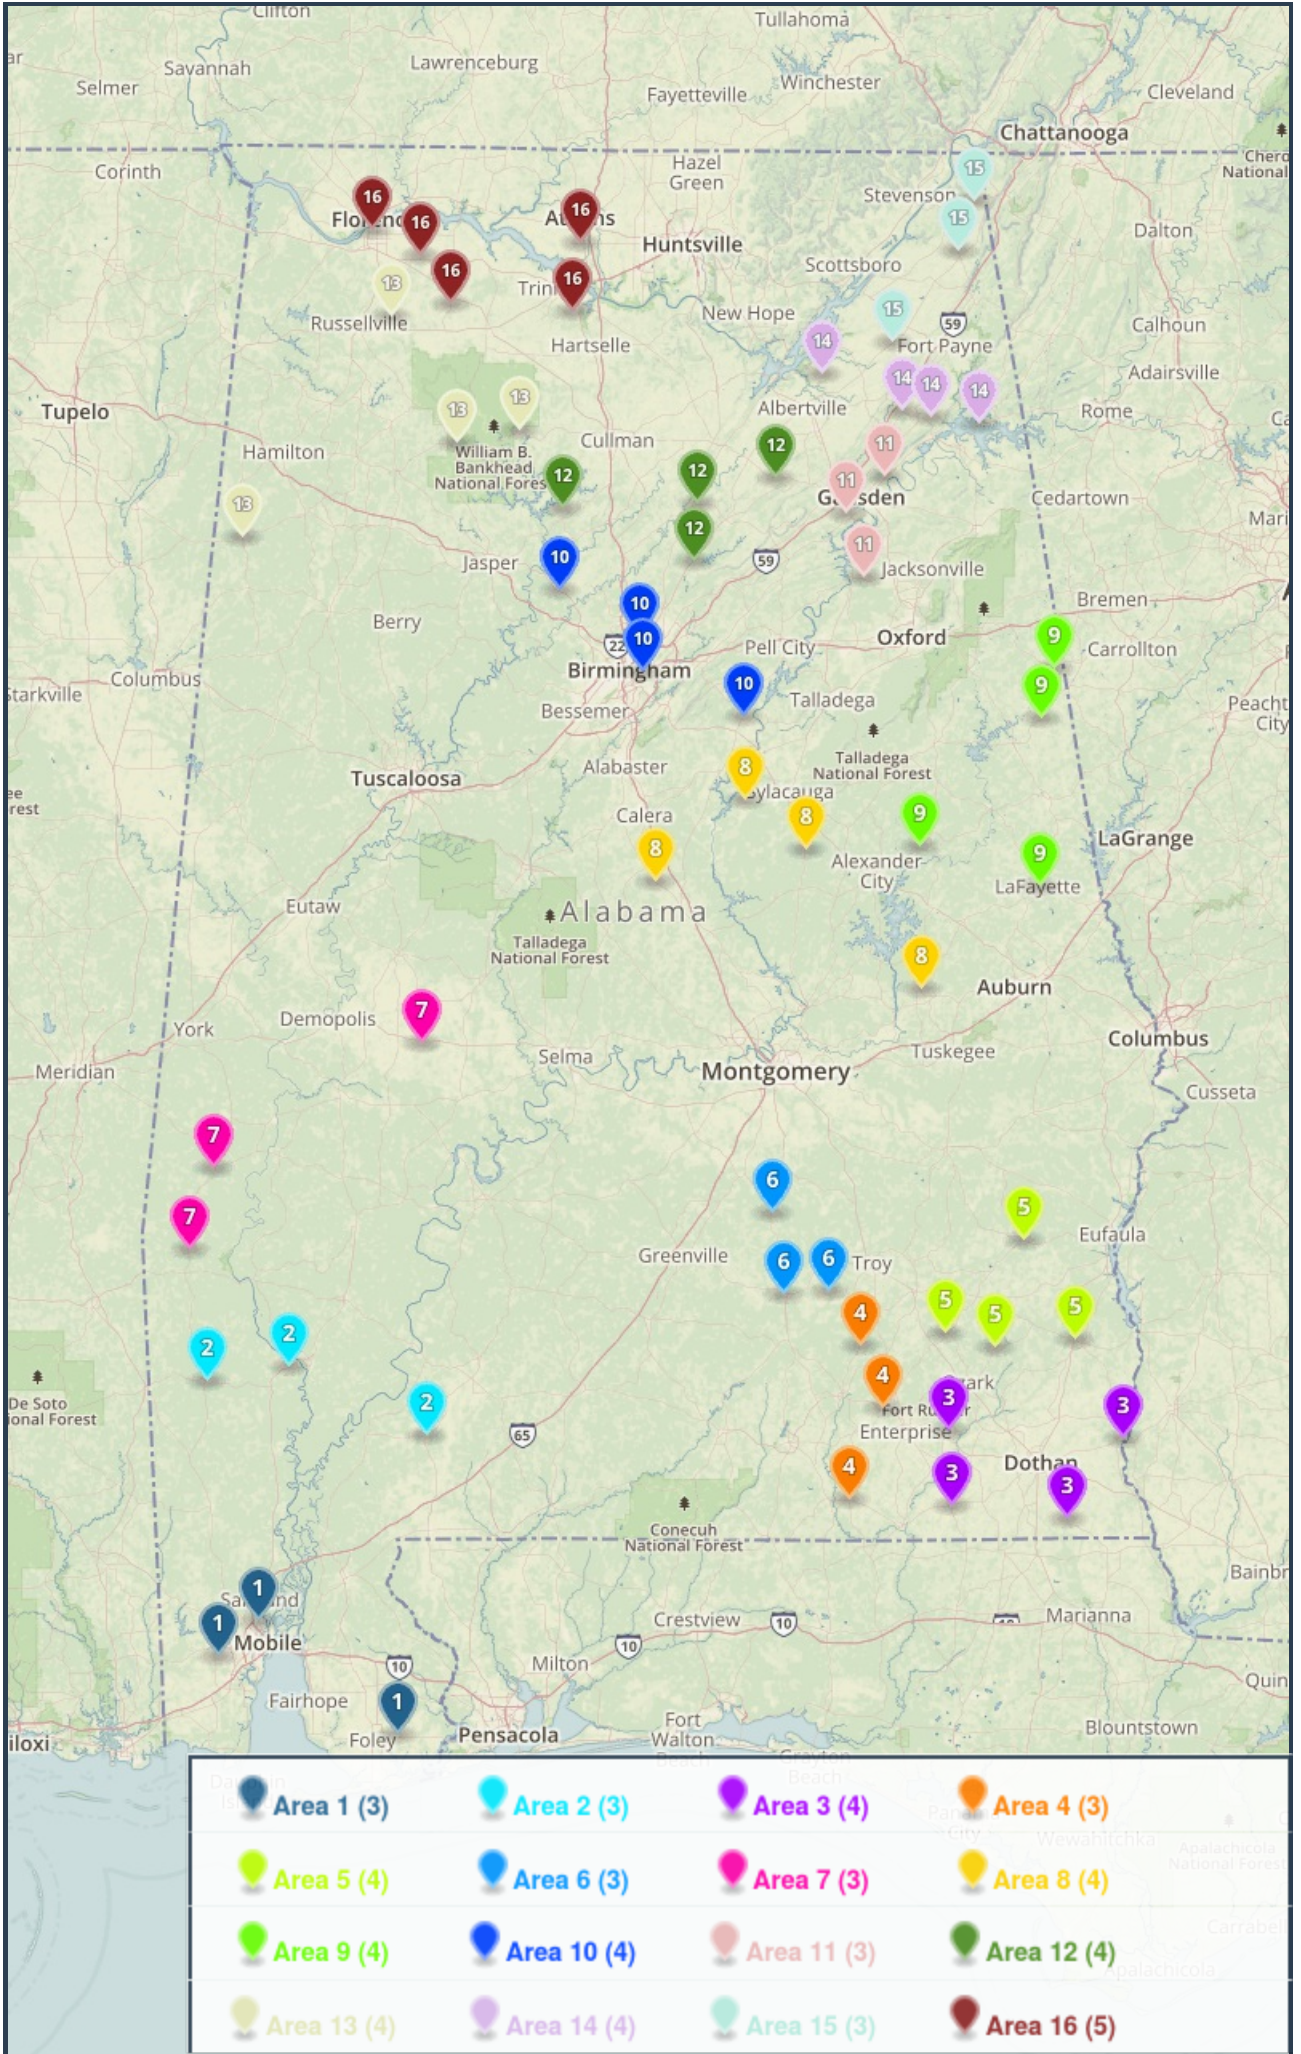

Volleyball 2A Girls (58 Schools)

Area 1

- Chickasaw High School
- Cottage Hill Christian Academy (WC)
- Elberta High School

Area 2

- Blacksher, J.U. High School
- Leroy High School
- Washington County High School

Area 3

- Cottonwood High School
- Daleville High School
- Geneva County High School
- Houston County High School

Area 4

- New Brockton High School
- Samson High School
- Zion Chapel High School

Area 5

- Abbeville High School
- Ariton High School
- Barbour County High School
- Long, G.W. High School

Area 6

- Goshen High School
- Highland Home High School
- Luverne High School

Area 7

- Choctaw County High School
- Hatch, R.C. High School
- Southern Choctaw High School

Area 8

- Central High School, Coosa
- Fayetteville High School
- Reeltown High School
- Thorsby High School

Area 9

- Horseshoe Bend High School
- LaFayette High School
- Ranburne High School
- Woodland High School

Area 10

- Altamont School
- Sumiton Christian School
- Tarrant High School
- Vincent Middle High School