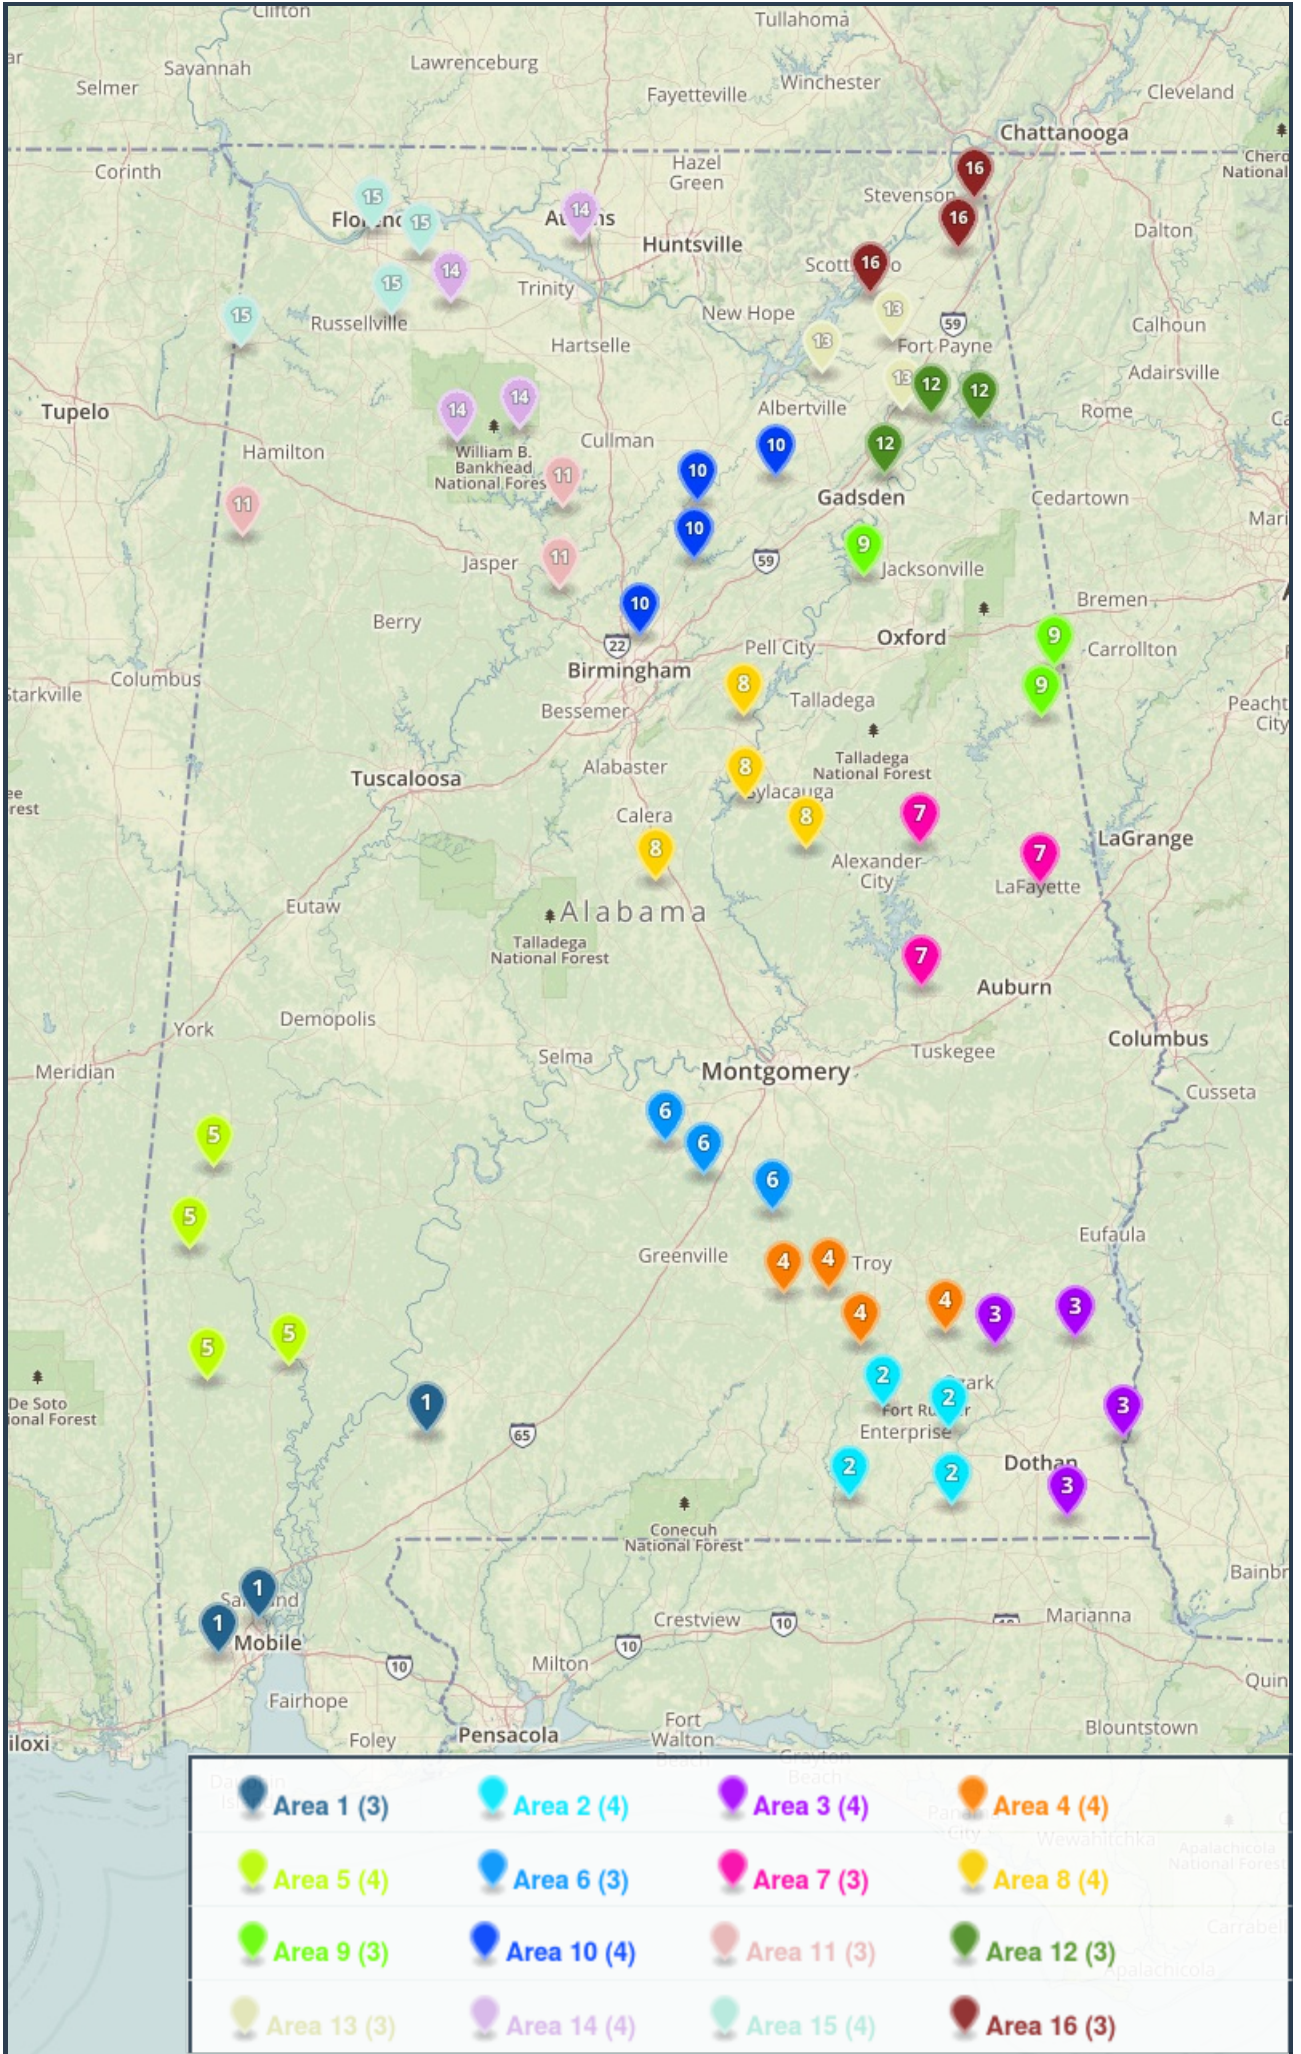

Softball 2A Girls (56 Schools)

Area 1

- Blacksher, J.U. High School
- Chickasaw High School
- Cottage Hill Christian Academy (WC)

Area 2

- Daleville High School
- Geneva County High School
- New Brockton High School
- Samson High School

Area 3

- Abbeville High School
- Cottonwood High School
- Houston County High School
- Long, G.W. High School

Area 4

- Ariton High School
- Goshen High School
- Luverne High School
- Zion Chapel High School

Area 5

- Choctaw County High School
- Leroy High School
- Southern Choctaw High School
- Washington County High School

Area 6

- Calhoun High School
- Central High School, Hayne.
- Highland Home High School

Area 7

- Horseshoe Bend High School
- LaFayette High School
- Reeltown High School

Area 8

- Central High School, Coosa
- Fayetteville High School
- Thorsby High School
- Vincent Middle High School

Area 9

- Ohatchee High School
- Ranburne High School
- Woodland High School