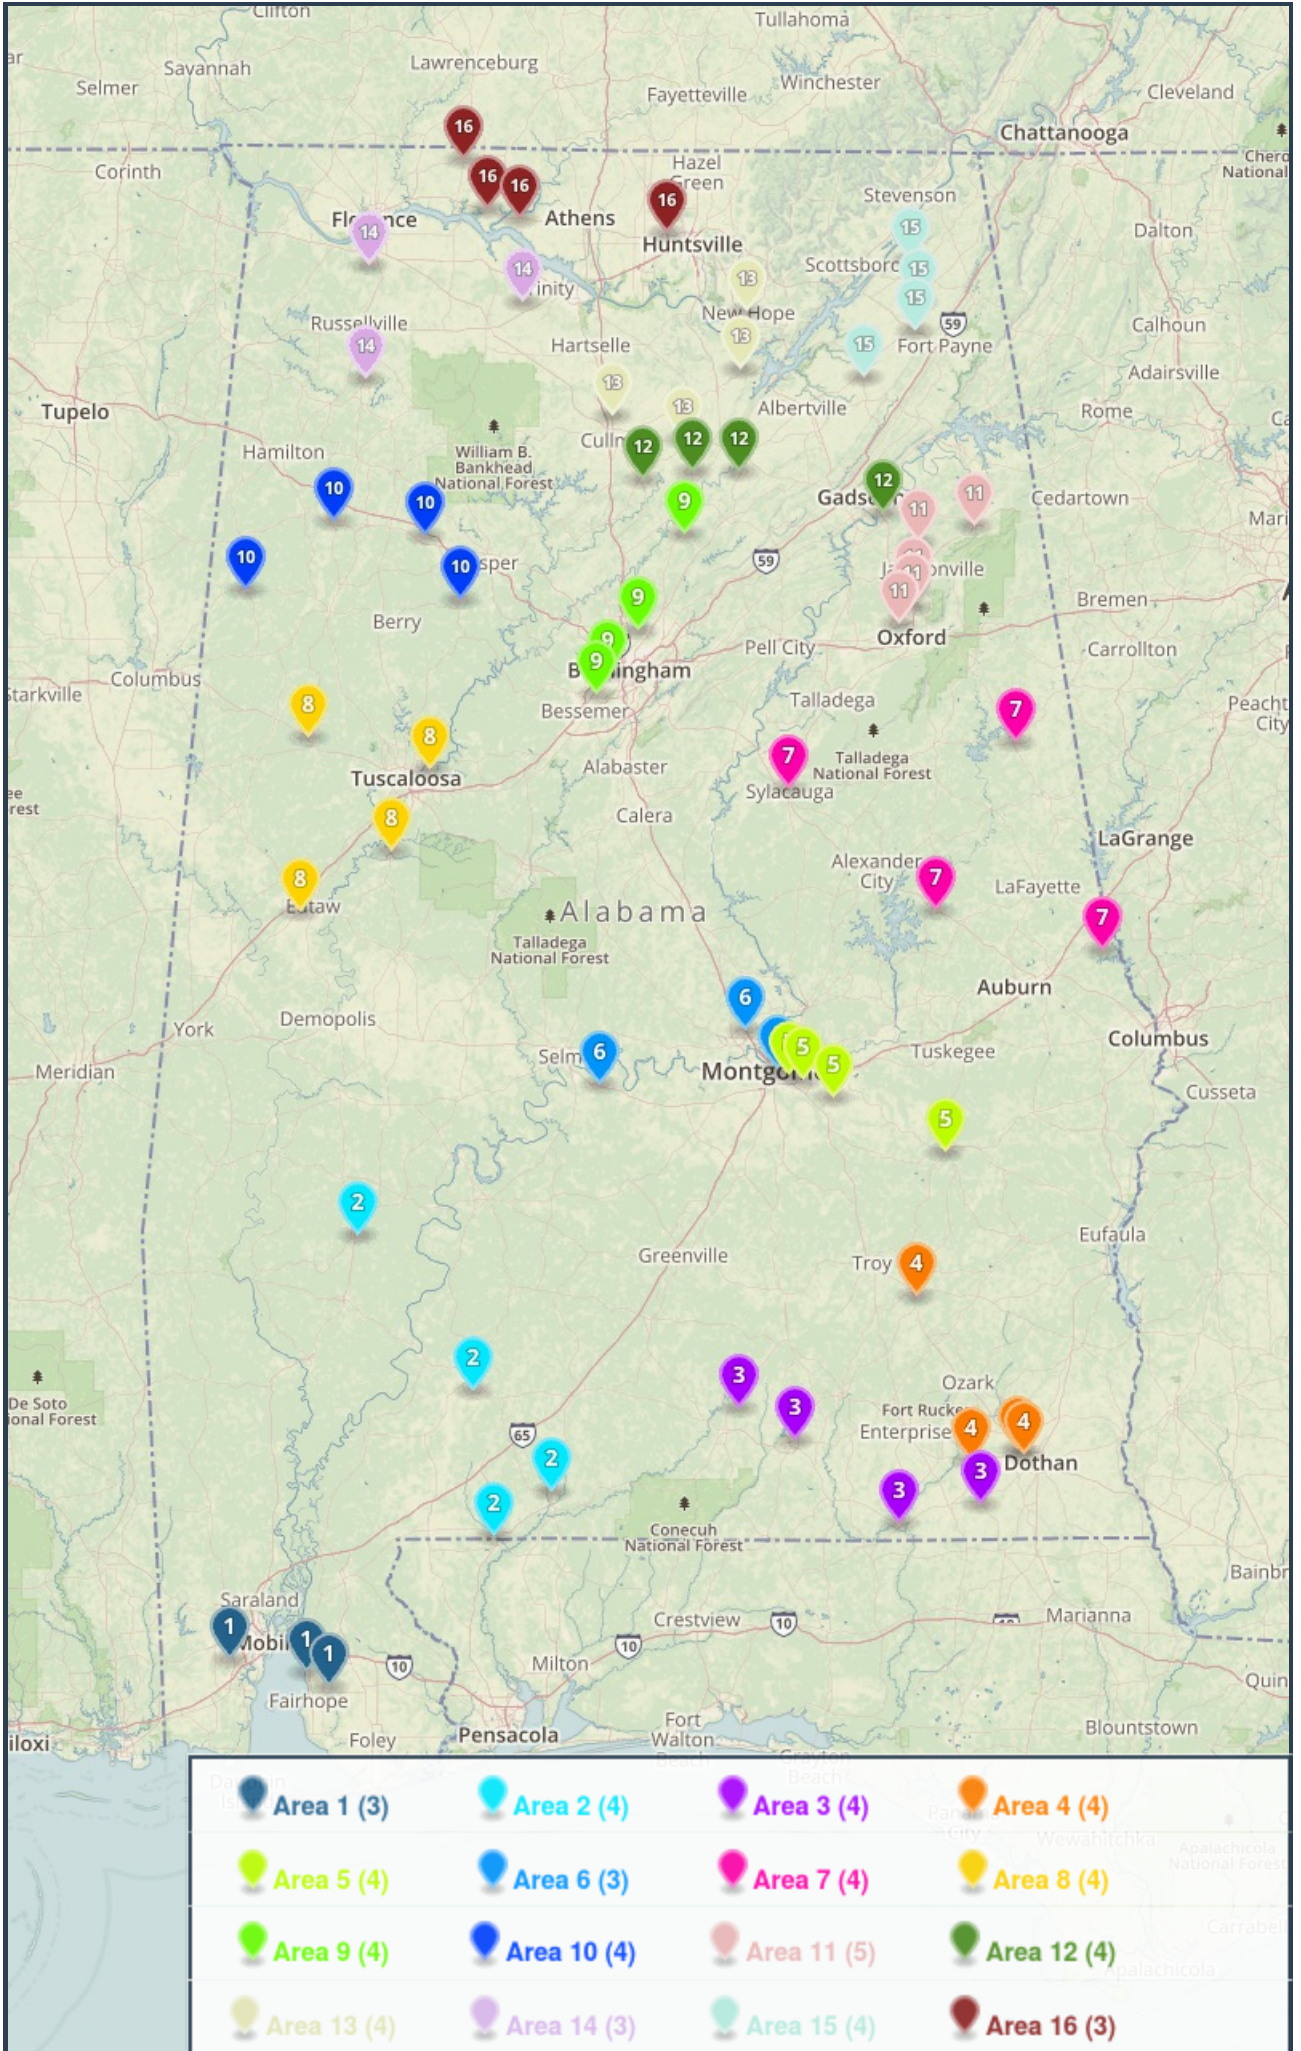

Basketball 3A Boys/Girls (62 Schools)

Area 1

- Bayside Academy
- Mobile Christian School
- St. Michael Catholic High School

Area 2

- Excel High School
- Flomaton High School
- Miller, T.R. High School
- Thomasville High School

Area 3

- Geneva High School
- Opp High School
- Slocomb High School
- Straughn High School

Area 4

- Houston Academy
- Pike County High School
- Providence Christian School
- Wicksburg High School

Area 5

- Bullock County High School
- Pike Road Historical School
- Saint James High School
- The Montgomery Academy

Area 6

- Prattville Christian Academy
- Southside High School, Selma
- Washington, Booker T. Magnet School

Area 7

- Beulah High School
- Comer, B.B. High School
- Dadeville High School
- Randolph County High School

Area 10

- Carbon Hill High School
- Lamar County High School
- Oakman High School
- Winfield High School

Area 11

- Piedmont High School
- Pleasant Valley High School
- Saks High School
- Walter Wellborn High School
- Weaver High School