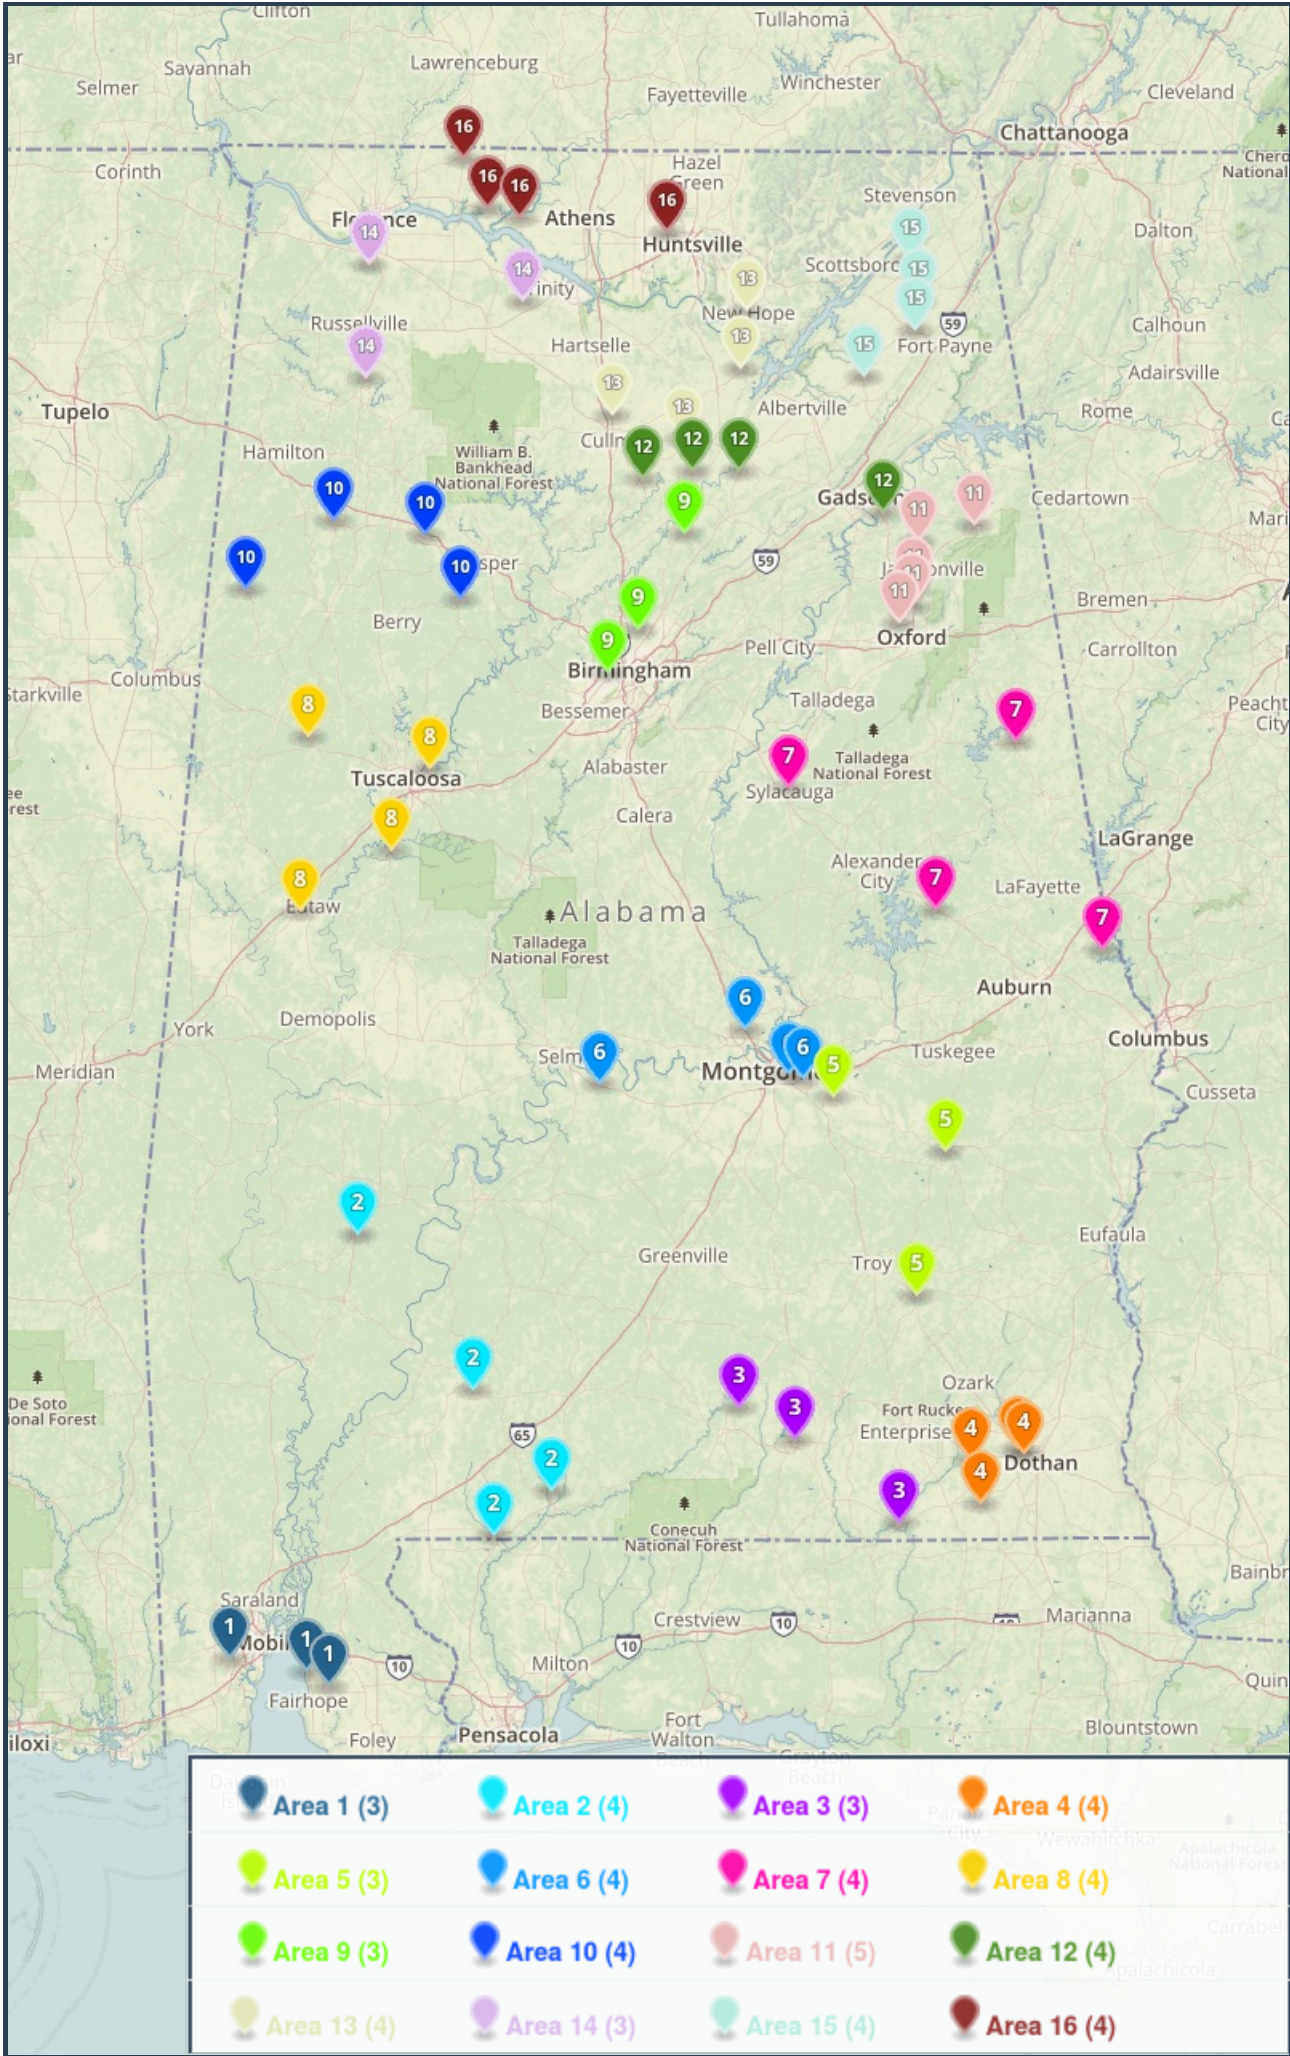

# Softball 3A Girls (60 Schools)

**Area 1**

- Bayside Academy
- Mobile Christian School
- St. Michael Catholic High School

**Area 2**

- Excel High School
- Flomaton High School
- Miller, T.R. High School
- Thomasville High School

**Area 3**

- Geneva High School
- Opp High School
- Straughn High School

**Area 4**

- Houston Academy
- Providence Christian School
- Slocomb High School
- Wicksburg High School

**Area 5**

- Bullock County High School
- Pike County High School
- Pike Road Historical School

**Area 6**

- Prattville Christian Academy
- Saint James High School
- Southside High School, Selma
- The Montgomery Academy

**Area 7**

- Beulah High School
- Comer, B.B. High School
- Dadeville High School
- Randolph County High School

**Area 8**

- Gordo High School
- Greene County High School
- Hale County High School
- Holt High School

**Area 9**

- Fultondale High School
- Holy Family Catholic High Sch
- Locust Fork High School

**Area 10**