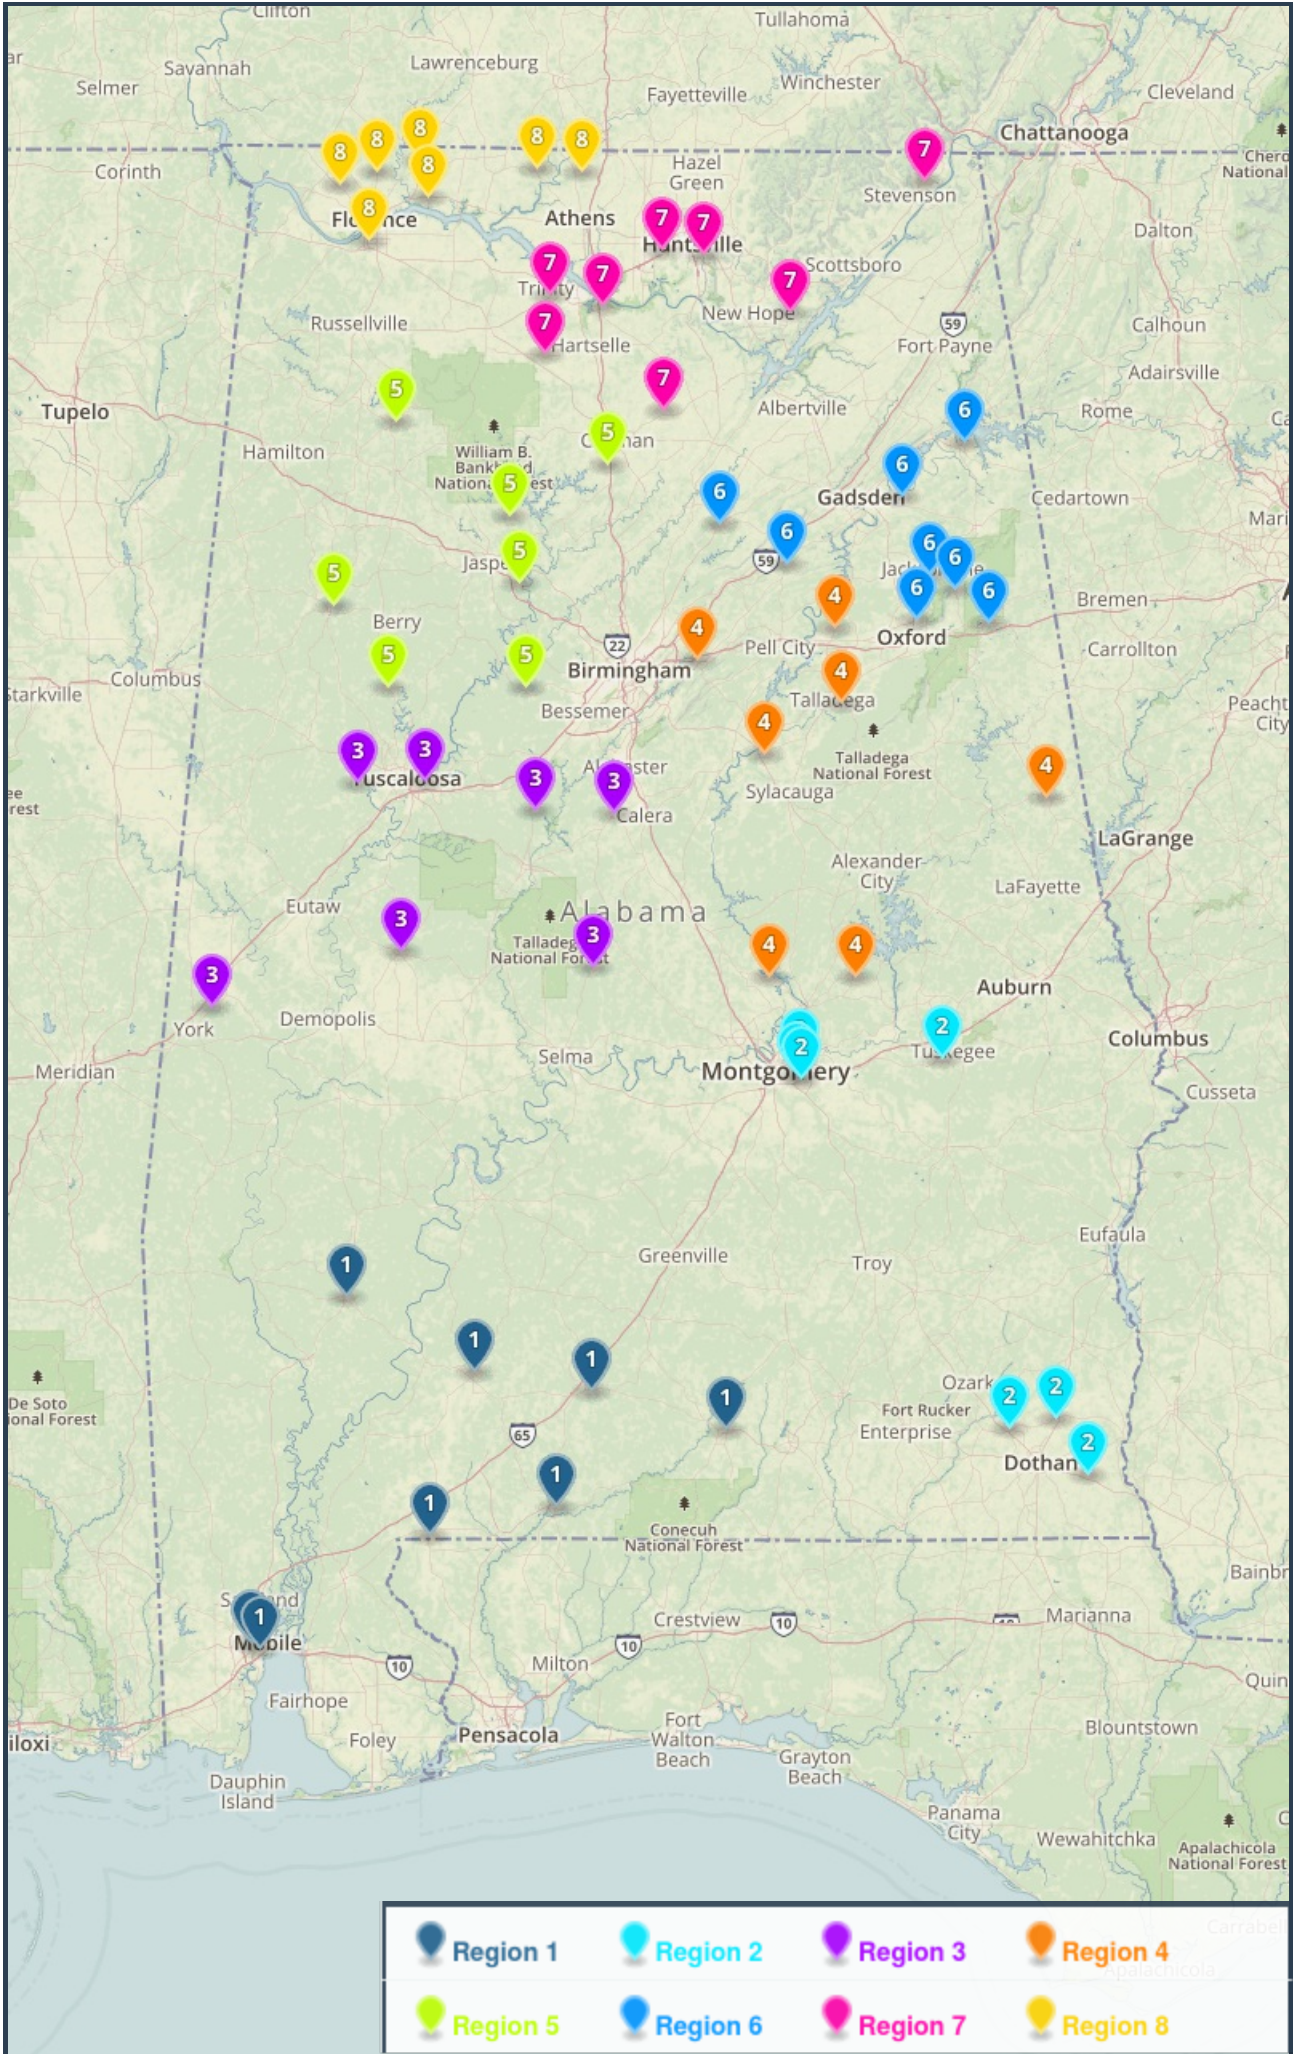

### **Region 1**

- Andalusia High School
- Clarke County High School
- Escambia County High School
- Hillcrest High School, Ever.
- Monroe County High School
- Neal, W.S. High School
- UMS-Wright Prep School
- Williamson High School

### **Region 2**

- Alabama Christian Academy
- Ashford High School
- Dale County High School
- Headland High School
- Montgomery Catholic School
- Trinity Presbyterian School
- Washington, B.T. High School

### **Region 5**

- Cordova High School
- Curry High School
- Fayette County High School
- Good Hope High School
- Haleyville High School
- Northside High School
- Oak Grove High School

### **Region 7**

- Danville High School
- DAR, Kate D. Smith High School
- Fairview High School

- North Jackson High School
- Priceville High School
- Randolph School
- St. John Paul II Catholic School
- West Morgan High School