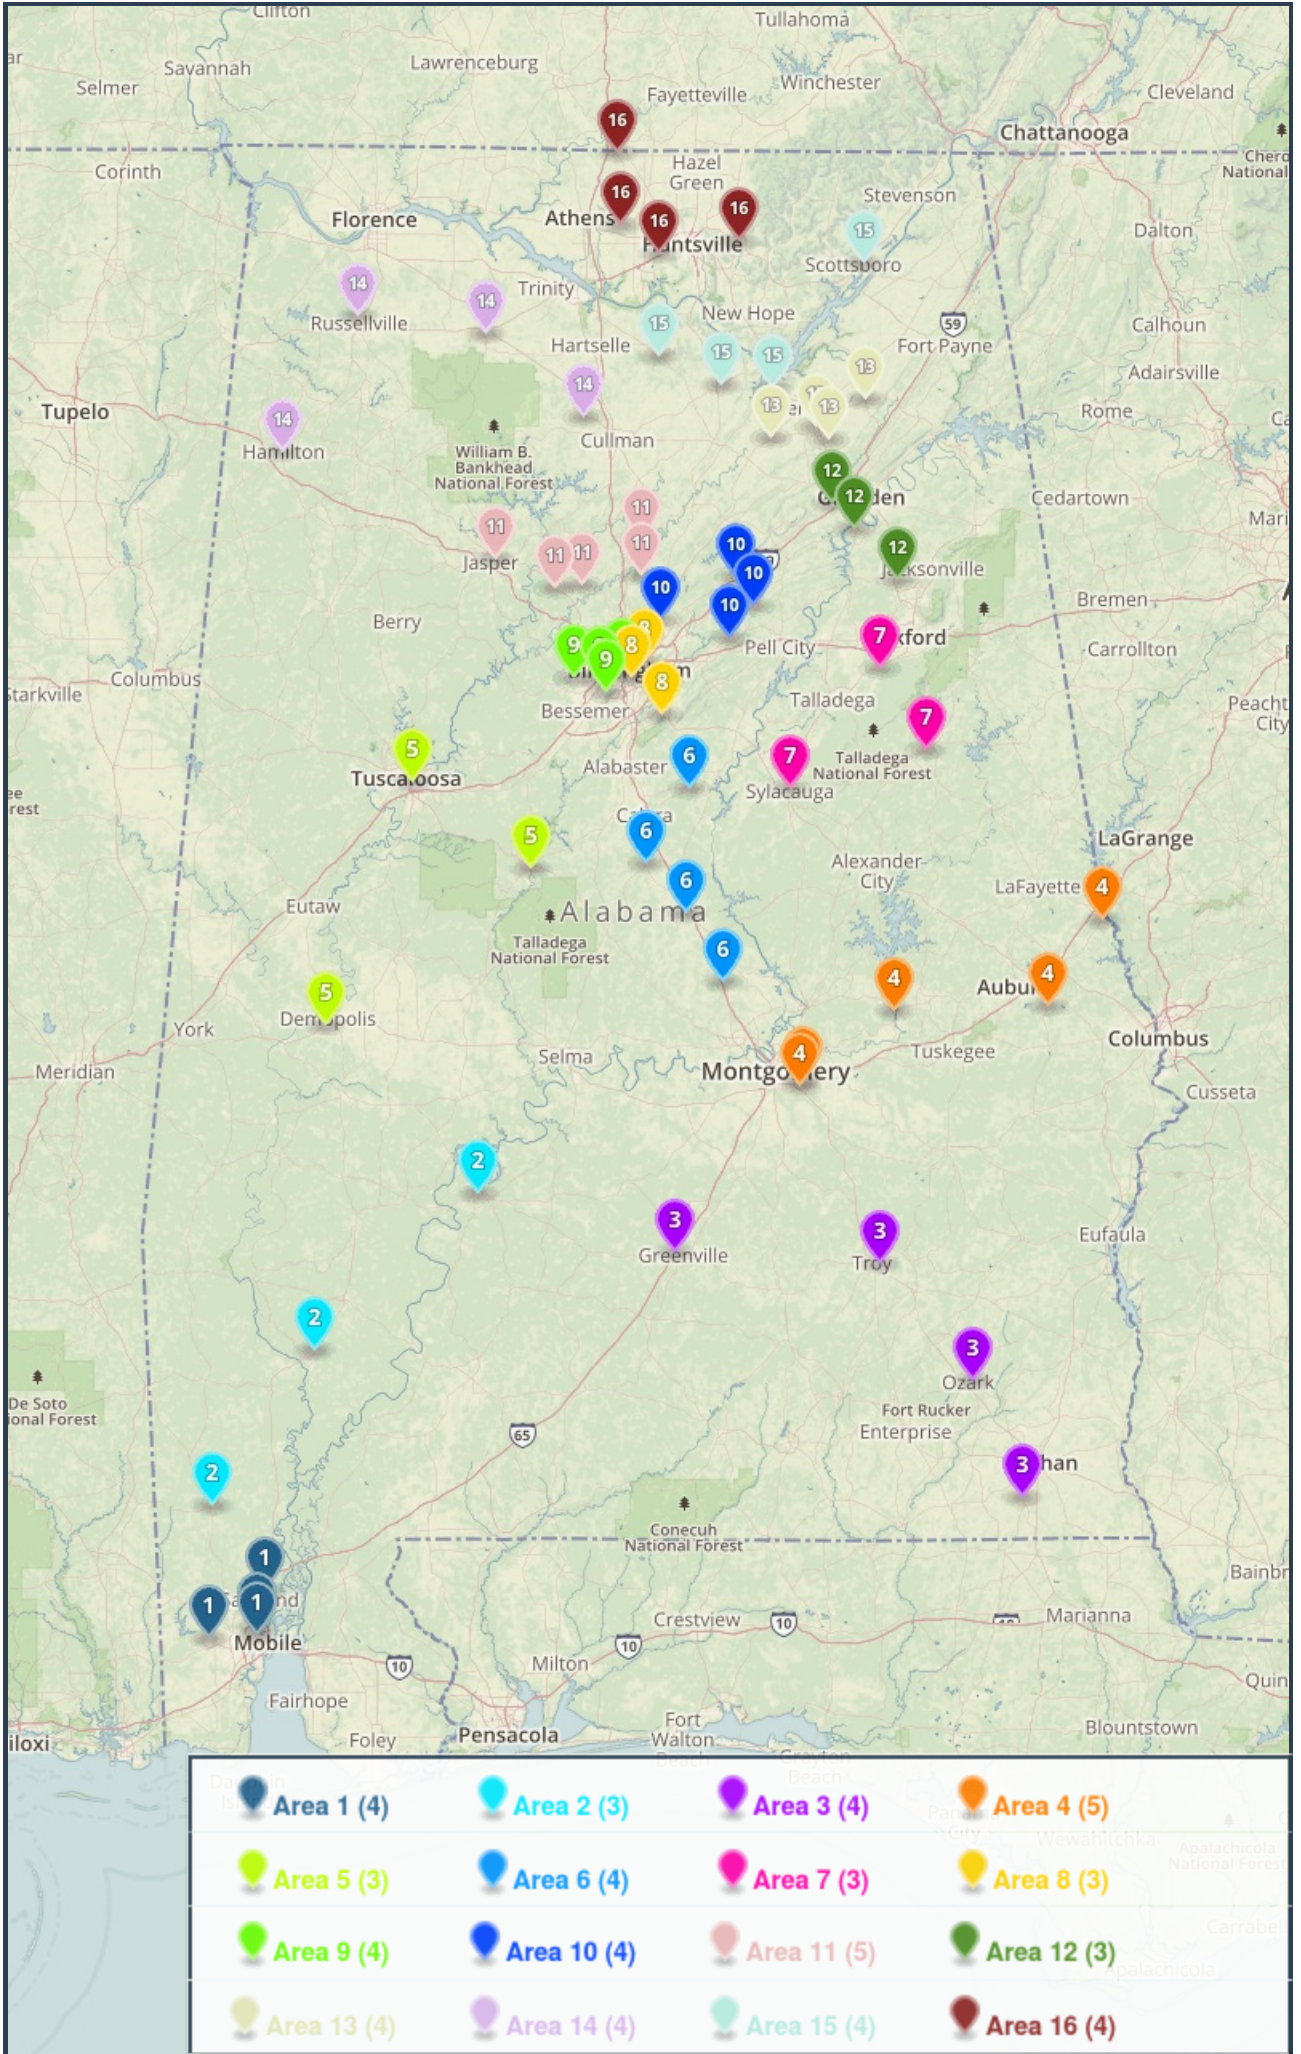

Volleyball 5A Girls (61 Schools)

Area 1

- Faith Academy
- LeFlore Magnet High School
- Satsuma High School
- Vigor High School

Area 2

- Citronelle High School
- Jackson High School
- Wilcox Central High School

Area 3

- Carroll High School
- Charles Henderson High School
- Greenville High School
- Rehobeth High School

Area 4

- Beauregard High School
- Brewbaker Tech. Magnet High S
- Saint James High School
- Tallassee High School
- Valley High School

Area 8

- Briarwood Christian School
- Ramsay High School
- Woodlawn High School

Area 9

- Fairfield High School
- Parker, A.H. High School
- Pleasant Grove High School
- Wenonah High School

Area 10

- Center Point High School
- Moody High School
- Saint Clair County High School
- Springville High School

Area 11

- Corner High School
- Dora High School
- Hayden High School
- Jasper High School
- Mortimer Jordan High School

Area 12

- Alexandria High School
- Etowah High School
- Southside High School, Gad.