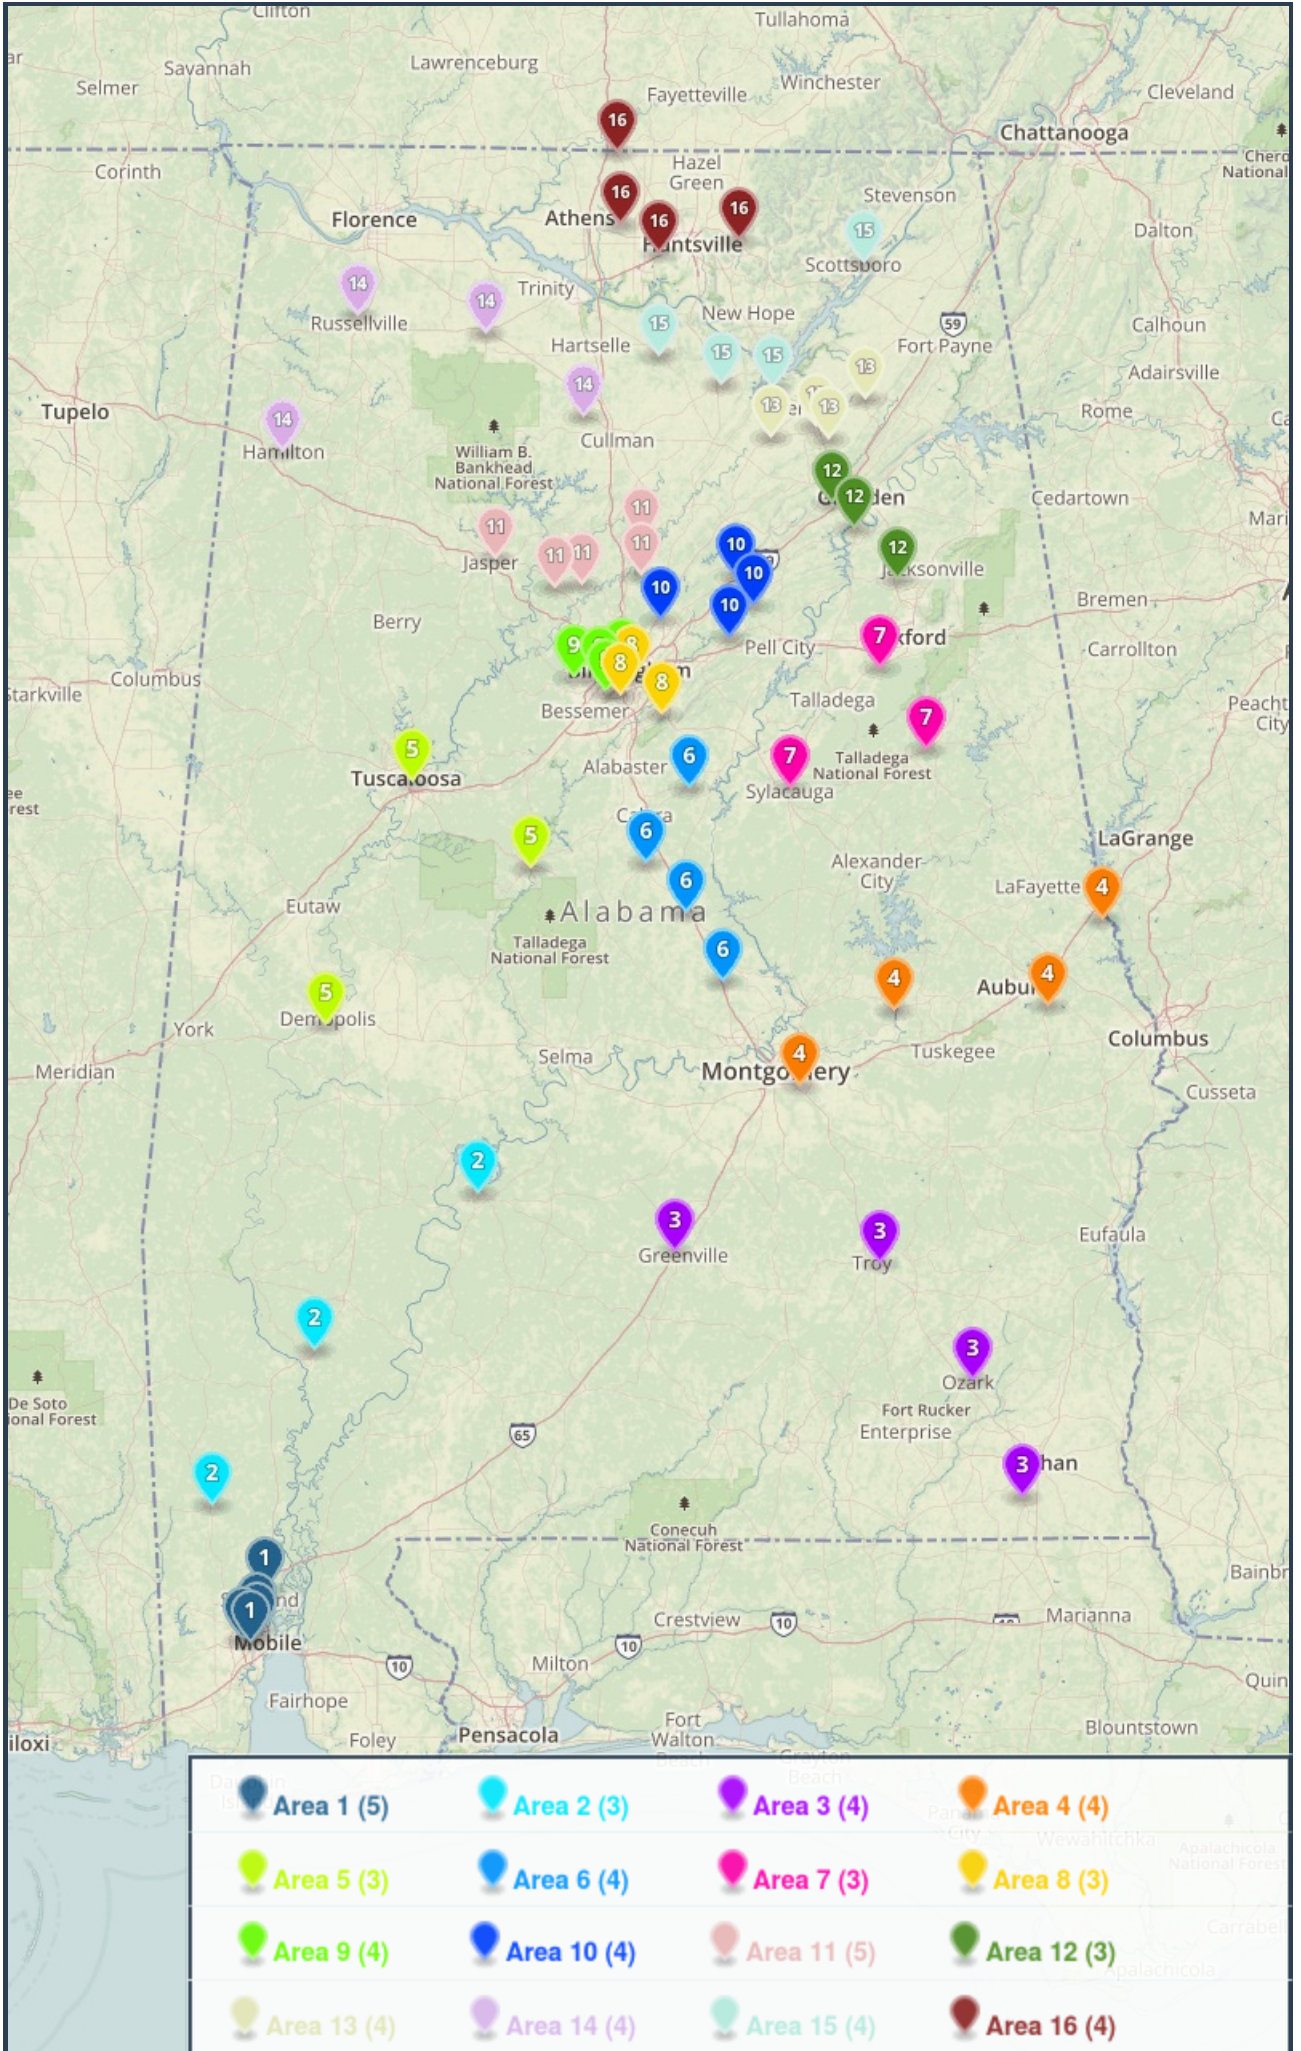

# Baseball 5A Boys (61 Schools)

**Area 1**

- LeFlore Magnet High School
- Satsuma High School
- St. Paul's Episcopal School
- UMS-Wright Prep School
- Vigor High School

**Area 2**

- Citronelle High School
- Jackson High School
- Wilcox Central High School

**Area 3**

- Carroll High School
- Charles Henderson High School
- Greenville High School
- Rehobeth High School

**Area 4**

- Beauregard High School
- Brewbaker Tech. Magnet High S
- Tallassee High School
- Valley High School

**Area 5**

- Bibb County High School
- Central High School, Tusc.
- Demopolis High School

**Area 6**

- Chilton County High School
- Jemison High School
- Marbury High School
- Shelby County High School

**Area 7**

**Area 10**

- Center Point High School
- Moody High School
- Saint Clair County High School
- Springville High School

**Area 11**

- Corner High School
- Dora High School
- Hayden High School
- Jasper High School
- Mortimer Jordan High School