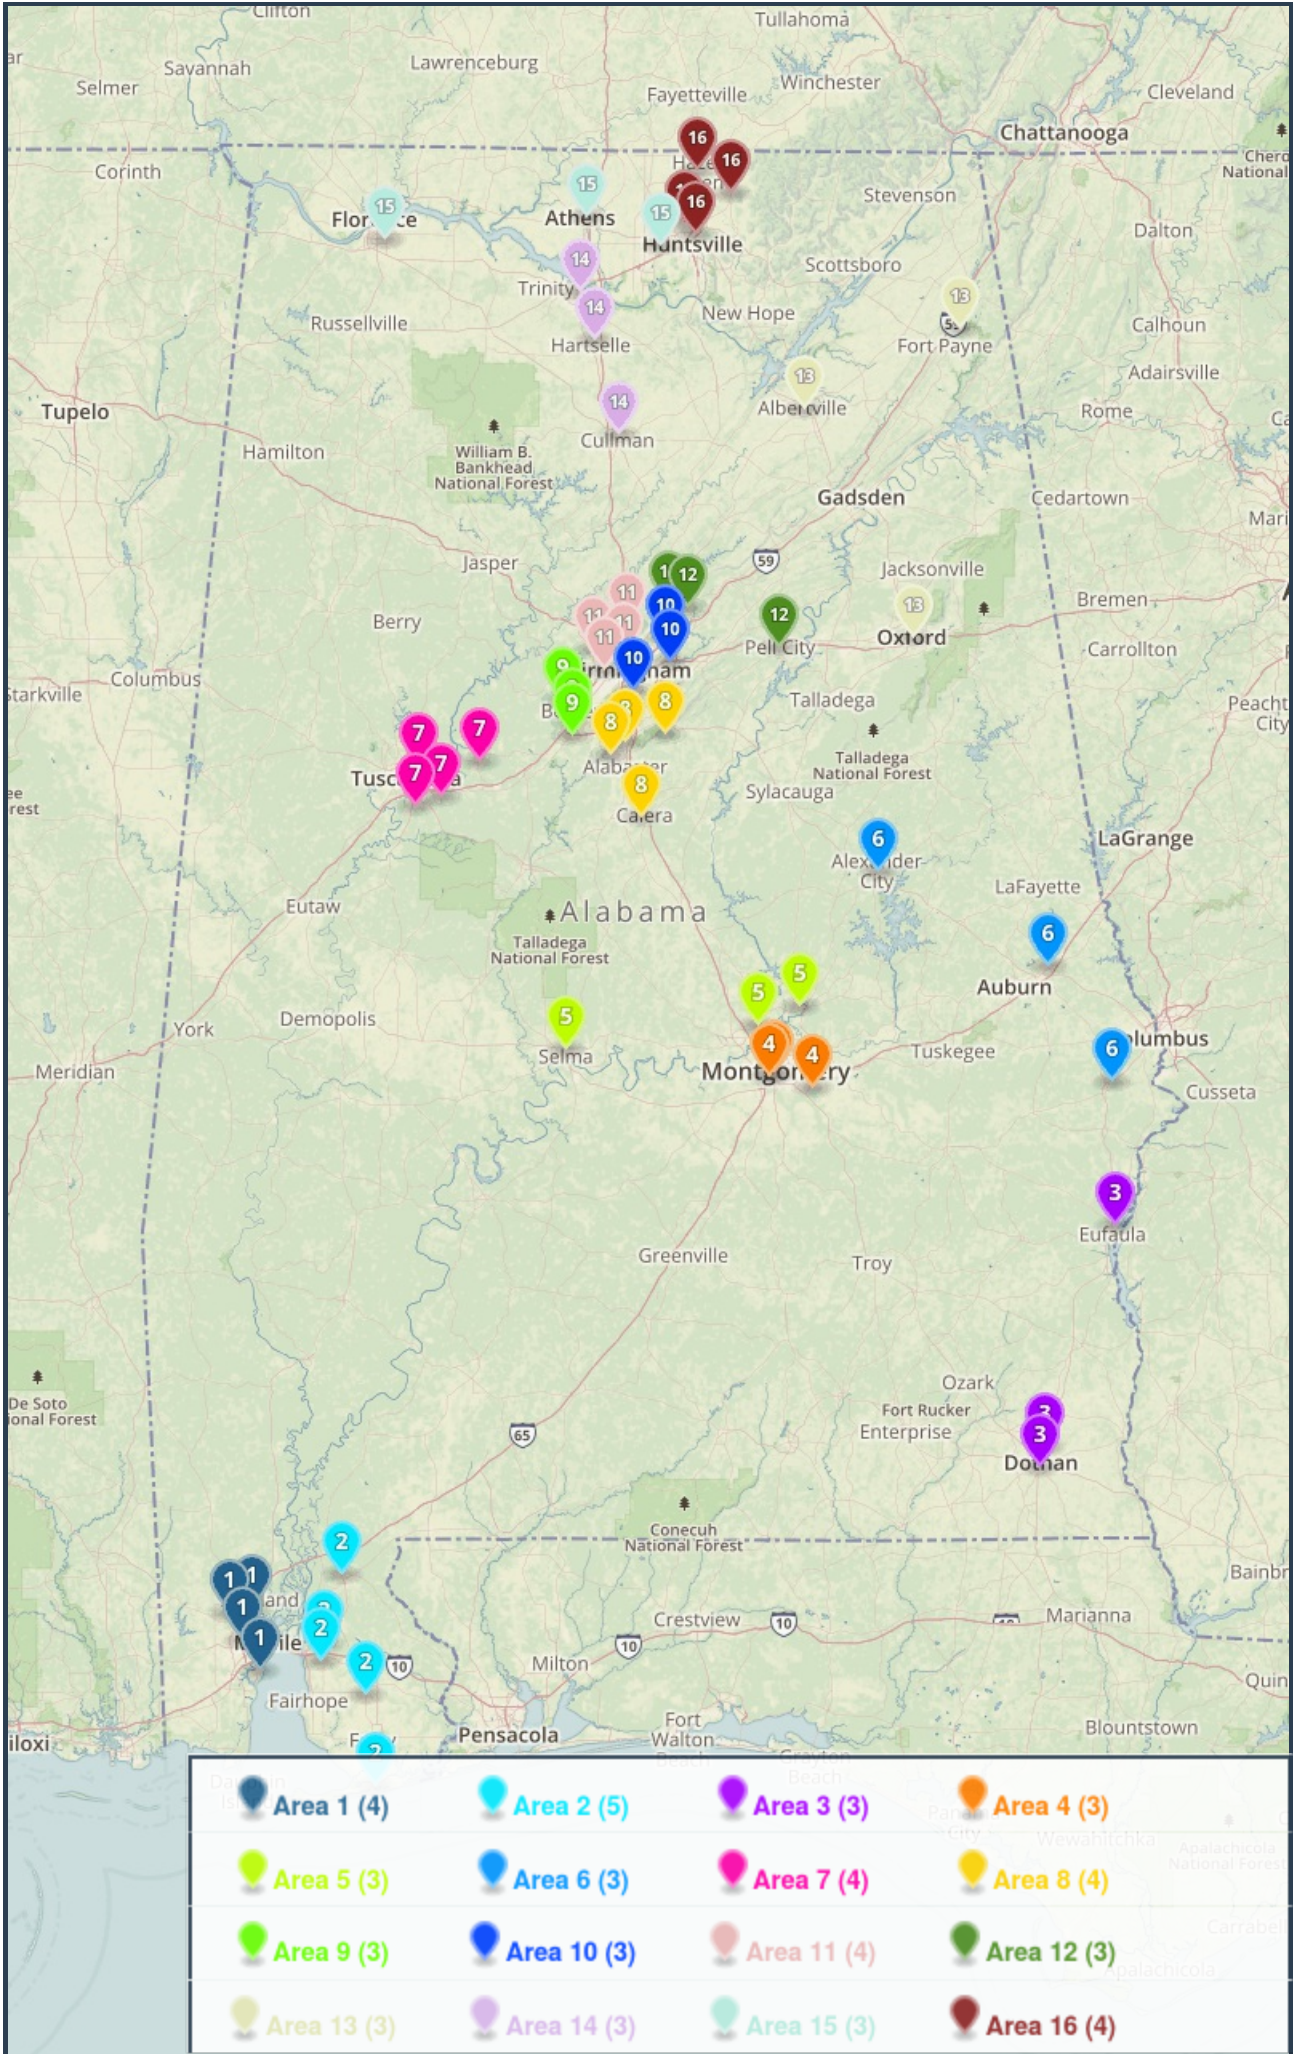

Volleyball 6A Girls (55 Schools)

Area 1

- B.C. Rain High School
- Mattie T. Blount High School
- Saraland High School
- St. Paul's Episcopal School

Area 2

- Baldwin County High School
- Daphne High School
- Gulf Shores High School
- Robertsdale High School
- Spanish Fort High School

Area 3

- Dothan High School
- Eufaula High School
- Northview High School

Area 4

- Carver, G. W. High School, (MGM)
- Lanier, Sidney High School
- Park Crossing High School

Area 5

- Selma High School
- Stanhope Elmore High School
- Wetumpka High School

Area 6

- Benjamin Russell High School
- Opelika High School
- Russell County High School

Area 7

- Brookwood High School
- Hillcrest High School, Tusc.
- Northridge High School
- Paul Bryant High School

Area 8

Area 11

- Carver, G. W. High School, (BHM)
- Gardendale High School
- Minor High School
- P. D. Jackson-Olin High School

Area 12

- Clay-Chalkville High School
- Pell City High School
- Pinson Valley High School