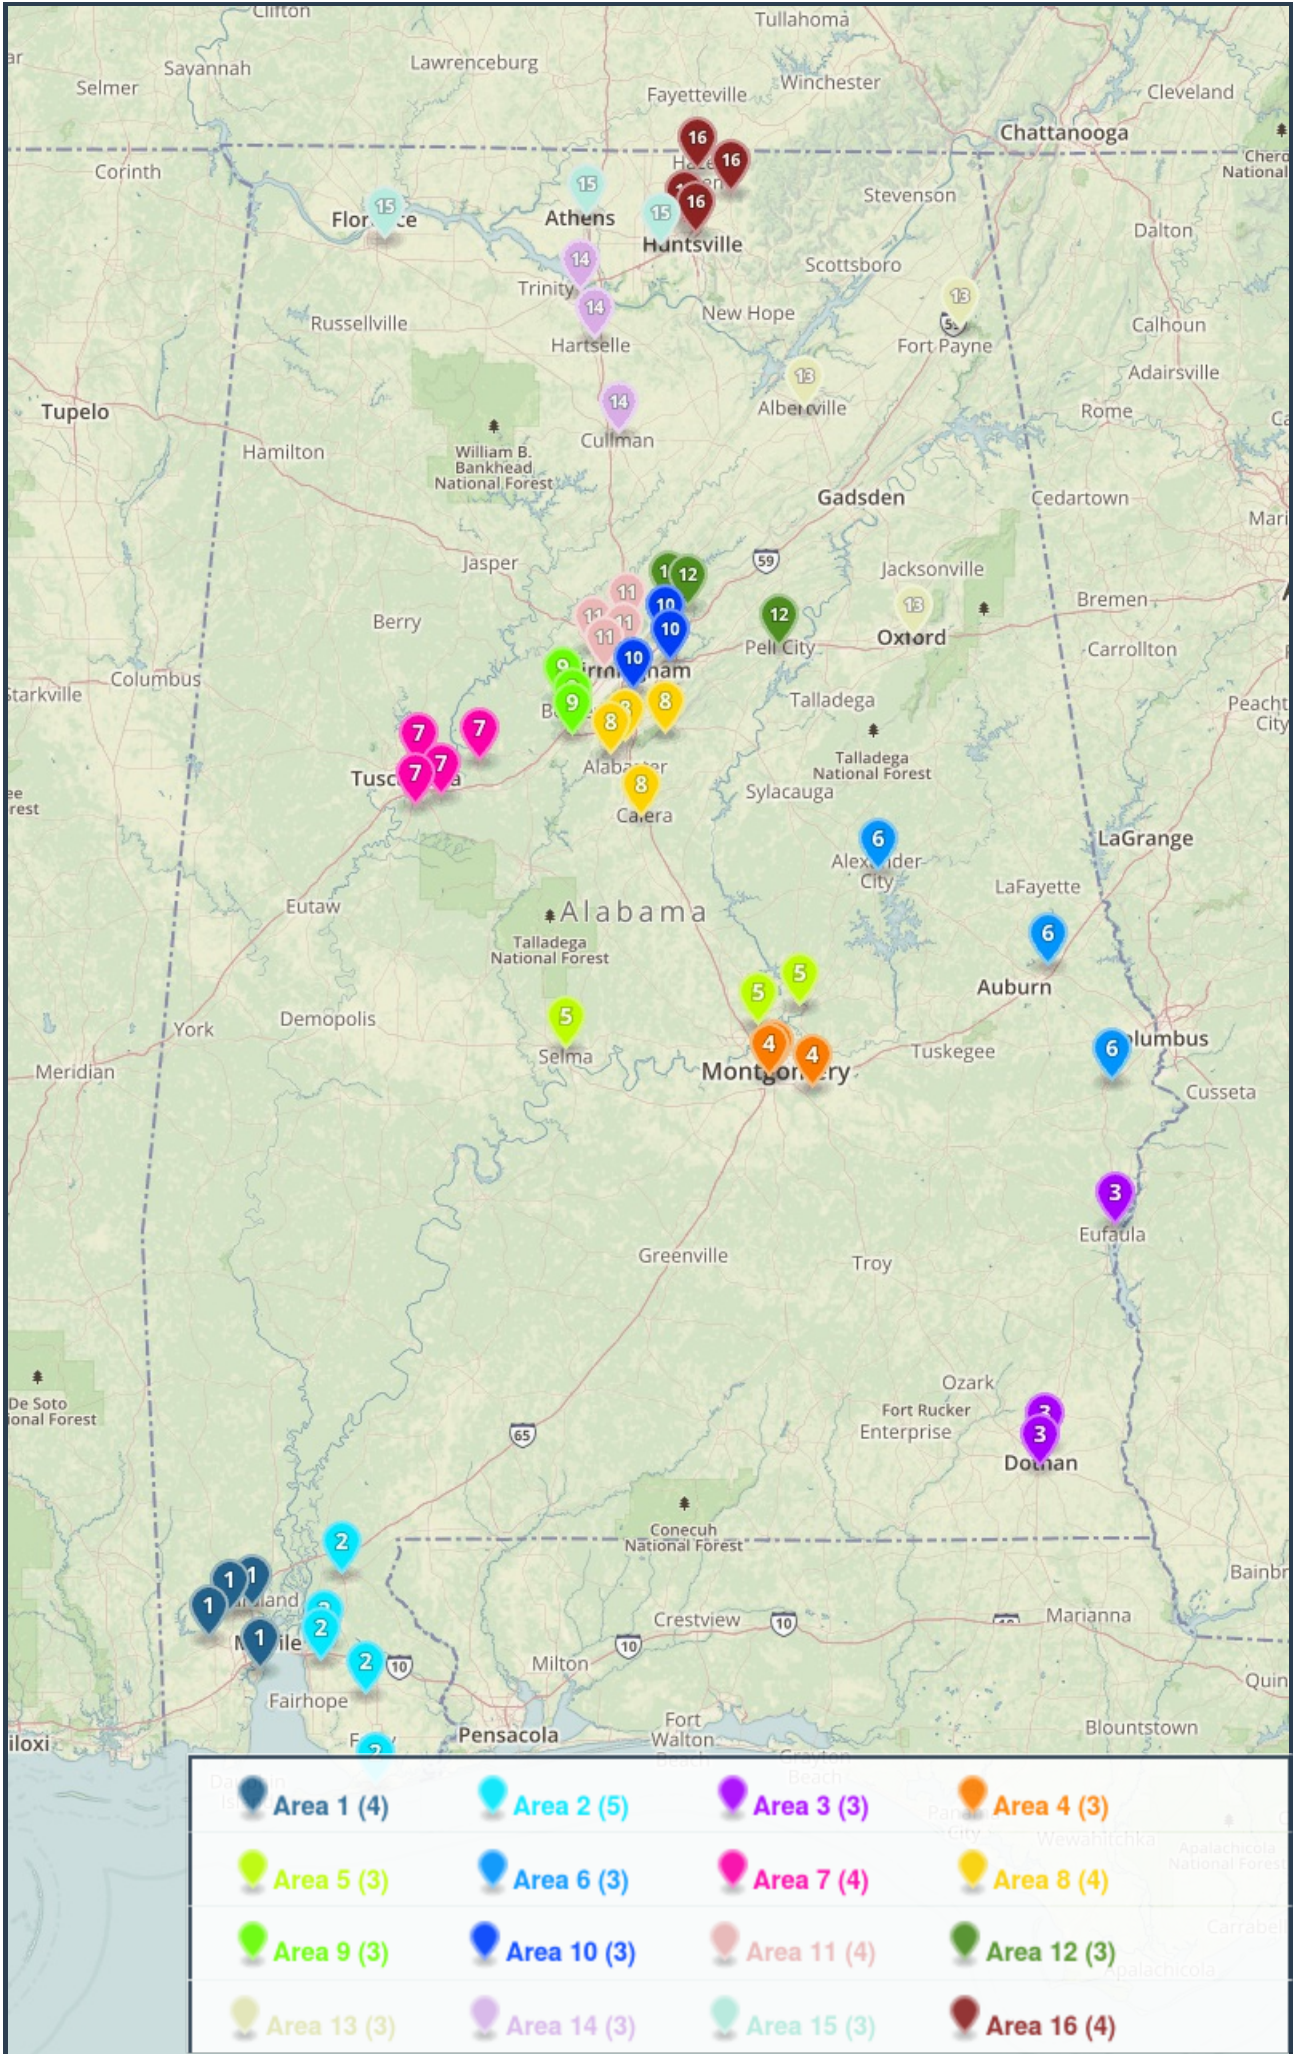

Baseball 6A Boys (55 Schools)

Area 1

- B.C. Rain High School
- Faith Academy
- Mattie T. Blount High School
- Saraland High School

Area 2

- Baldwin County High School
- Daphne High School
- Gulf Shores High School
- Robertsdale High School
- Spanish Fort High School

Area 3

- Dothan High School
- Eufaula High School
- Northview High School

Area 4

- Carver, G. W. High School, (MGM)
- Lanier, Sidney High School
- Park Crossing High School

Area 5

- Selma High School
- Stanhope Elmore High School
- Wetumpka High School

Area 6

- Benjamin Russell High School
- Opelika High School
- Russell County High School

Area 7

- Brookwood High School
- Hillcrest High School, Tusc.
- Northridge High School
- Paul Bryant High School

Area 8

Area 11

- Carver, G. W. High School, (BHM)
- Gardendale High School
- Minor High School
- P. D. Jackson-Olin High School

Area 12

- Clay-Chalkville High School
- Pell City High School
- Pinson Valley High School