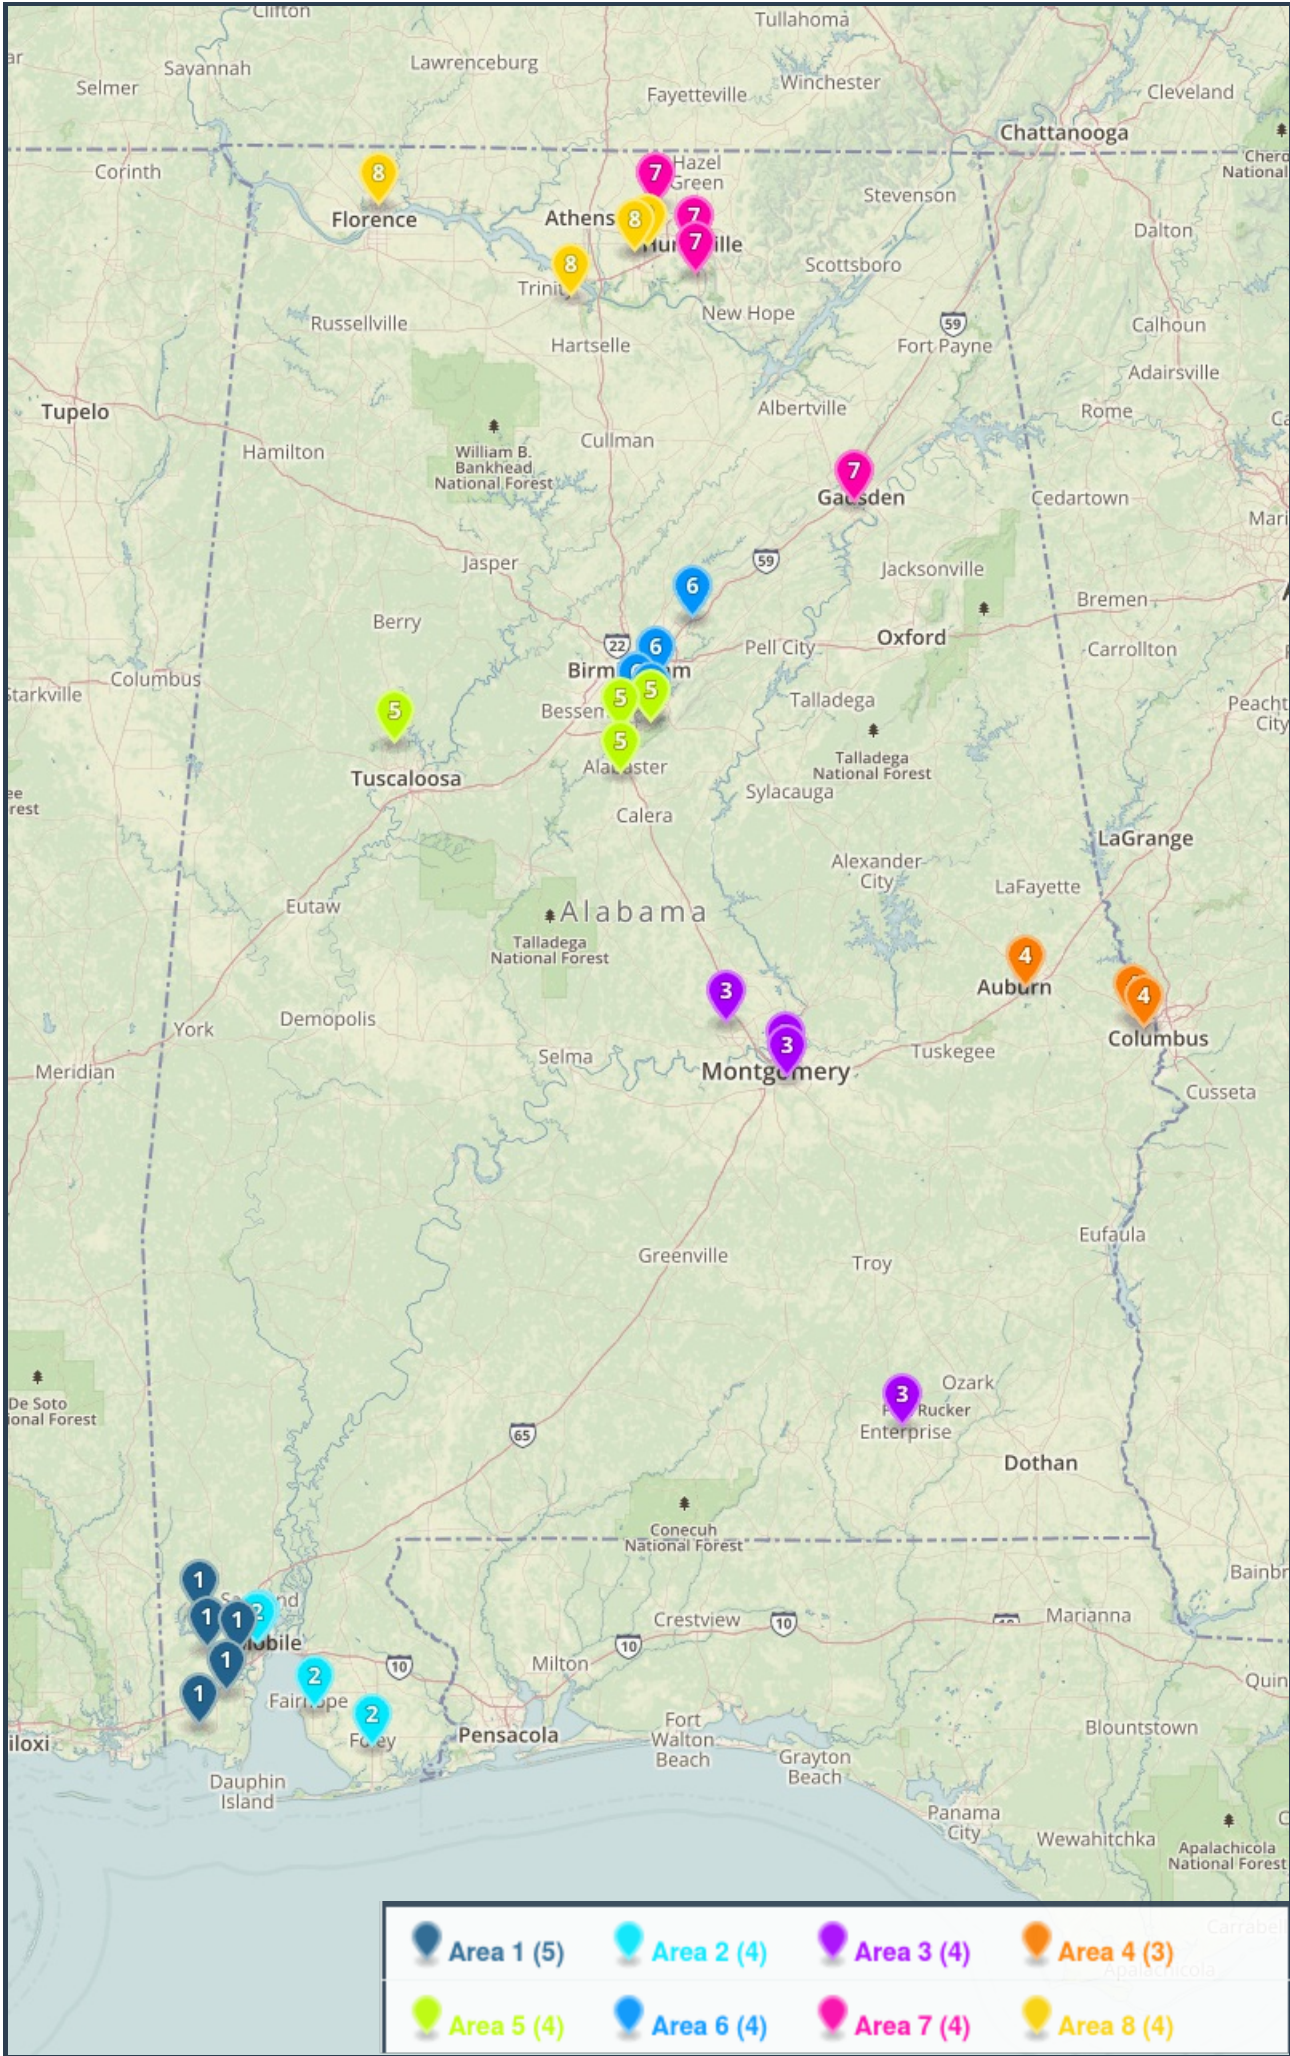

Softball 7A Girls (32 Schools)

Area 1

- Alma Bryant High School
- Baker High School
- Davidson High School
- Mary G. Montgomery High School
- Theodore High School

Area 2

- Fairhope High School
- Foley High School
- McGill-Toolen High School
- Murphy High School

Area 3

- Enterprise High School
- Jeff Davis High School
- Lee, R.E. High School
- Prattville High School

Area 4

- Auburn High School
- Central High School, P. C.
- Smiths Station High School

Area 5

- Hoover High School
- Oak Mountain High School
- Thompson High School
- Tuscaloosa County High School

Area 6

- Hewitt-Trussville High School
- Mountain Brook High School
- Spain Park High School
- Vestavia Hills High School

Area 7

- Gadsden City High School
- Grissom High School
- Huntsville High School
- Sparkman High School

Area 8

- Austin High School
- Bob Jones High School
- Florence High School
- James Clemens High School