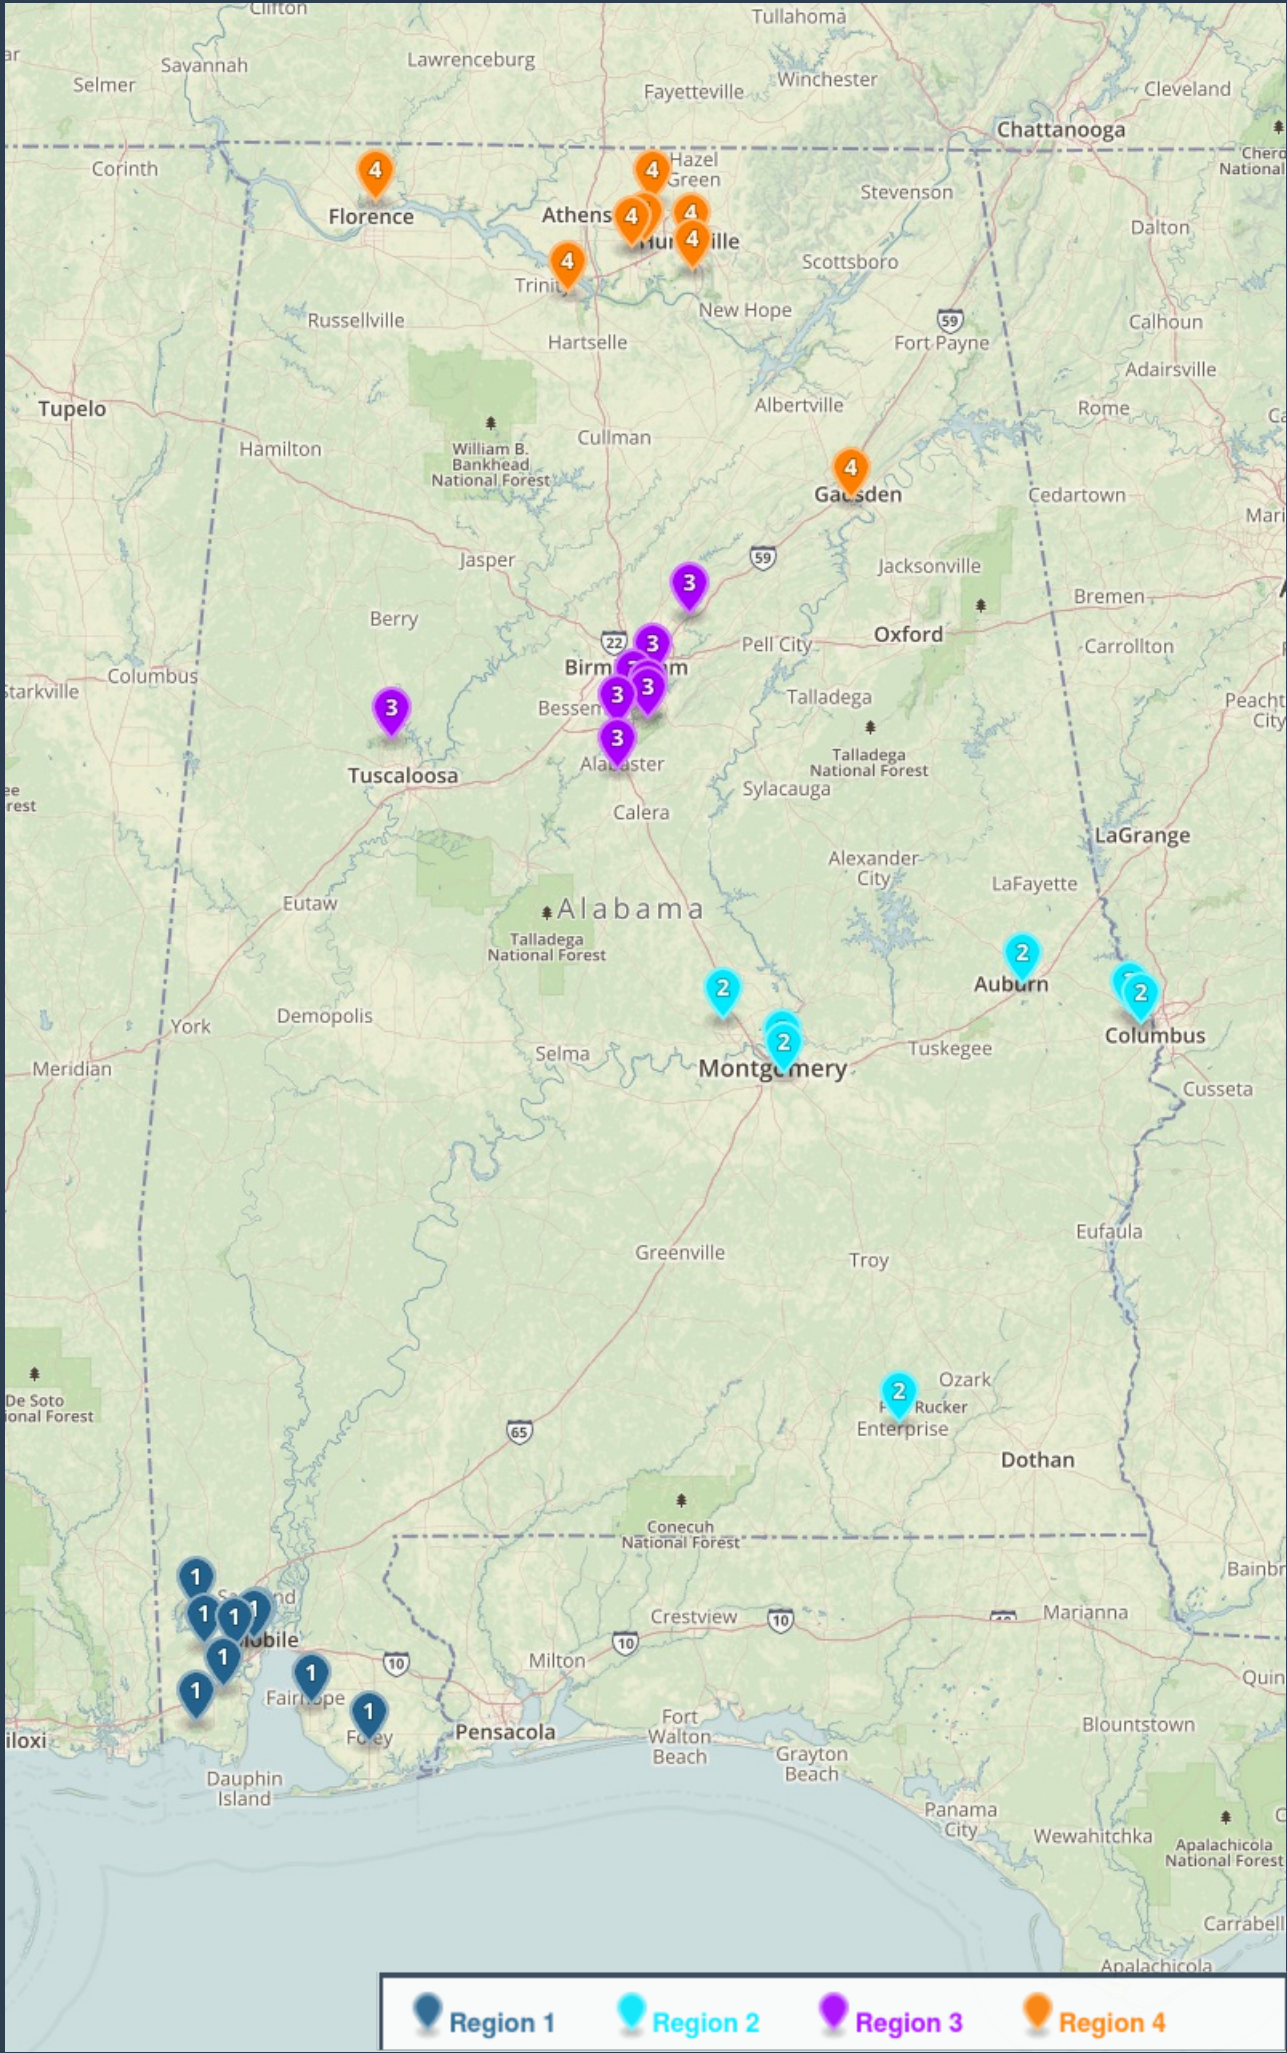

Football 7A (32 Schools)

(9)

(7)

(8)

(8)

Region 1

- Alma Bryant High School
- Baker High School
- Davidson High School
- Fairhope High School
- Foley High School
- Mary G. Montgomery High School
- McGill-Toolen High School
- Murphy High School
- Theodore High School

Region 2

- Auburn High School
- Central High School, P. C.
- Enterprise High School
- Jeff Davis High School
- Lee, R.E. High School
- Prattville High School
- Smiths Station High School

Region 3

- Hewitt-Trussville High School
- Hoover High School
- Mountain Brook High School
- Oak Mountain High School
- Spain Park High School
- Thompson High School
- Tuscaloosa County High School
- Vestavia Hills High School

Region 4

- Austin High School
- Bob Jones High School
- Florence High School
- Gadsden City High School
- Grissom High School
- Huntsville High School
- James Clemens High School
- Sparkman High School